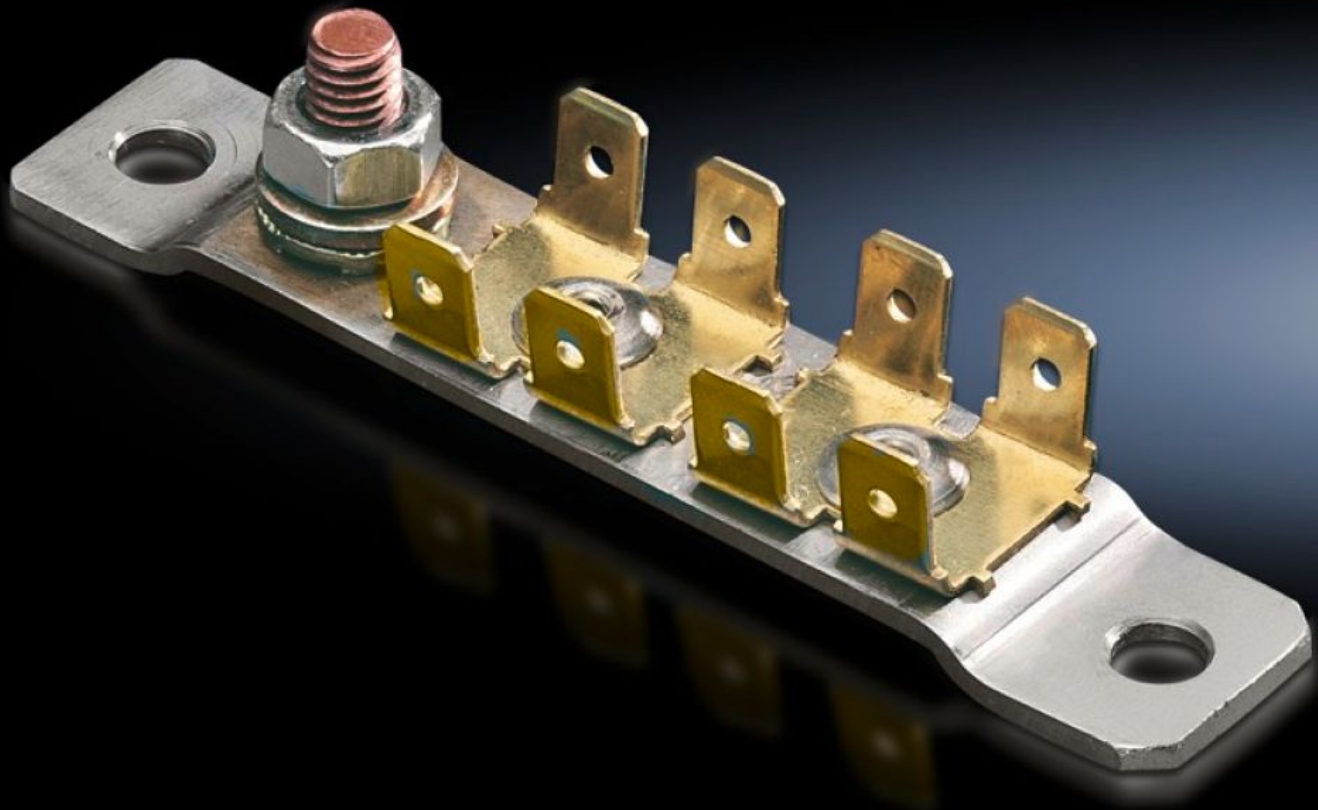

Rittal – The System.

Faster – better – everywhere.

SZ 2570.500 Earthing plate

State: 10.12.2025. (Source: rittal.com/hr-hr)

ENCLOSURES

POWER DISTRIBUTION

CLIMATE CONTROL

IT INFRASTRUCTURE

SOFTWARE & SERVICES

FRIEDHELM LOH GROUP

SZ 2570.500 - Earthing plate

For the installation in Comfort Panel, Optipanel, VX, TS, VX SE, PC.

Features

Model No.	SZ 2570.500
Product description	One earthing cable can be screw-fastened to the threaded bolt for distribution to up to 8 components via 6.3 mm flat-pin connectors.
Supply includes	Assembly parts
To fit	Enclosure type: Comfort Panel Optipanel TS VX SE PC
Packs of	1 pc(s).
Net weight	0.038
Gross weight	0.053
Customs tariff number	73269098
EAN	4028177388253
ETIM 9	EC002623
ETIM 8	EC002623
ECLASS 8.0	27189264