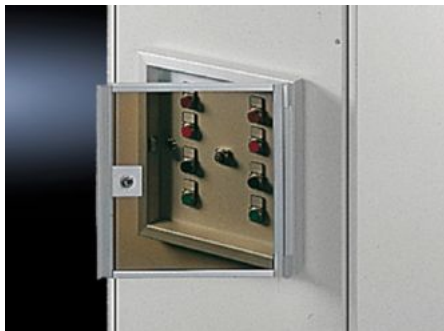

# FT 2792.000 - Viewing window for operating panel

For the protection of display and control components. With a max. build height of 35 mm to fit operating panels AX and AE.

## Features

Model No.	FT 2792.000
Material	Frame: Aluminium, natural anodised. Glass panel: Smoked acrylic
Supply includes	Lock insert no. 3524 E
To fit Model No.	2742.010 2742.000
To fit	Enclosure type: Operating panel AX AE Width: = 377 mm Height: = 377 mm
Packs of	1 pc(s).
Net weight	2,086 kg
Gross weight	2,286 kg
Customs tariff number	76101000
ETIM 9	EC002527
ETIM 8	EC002527
ECLASS 8.0	27182204