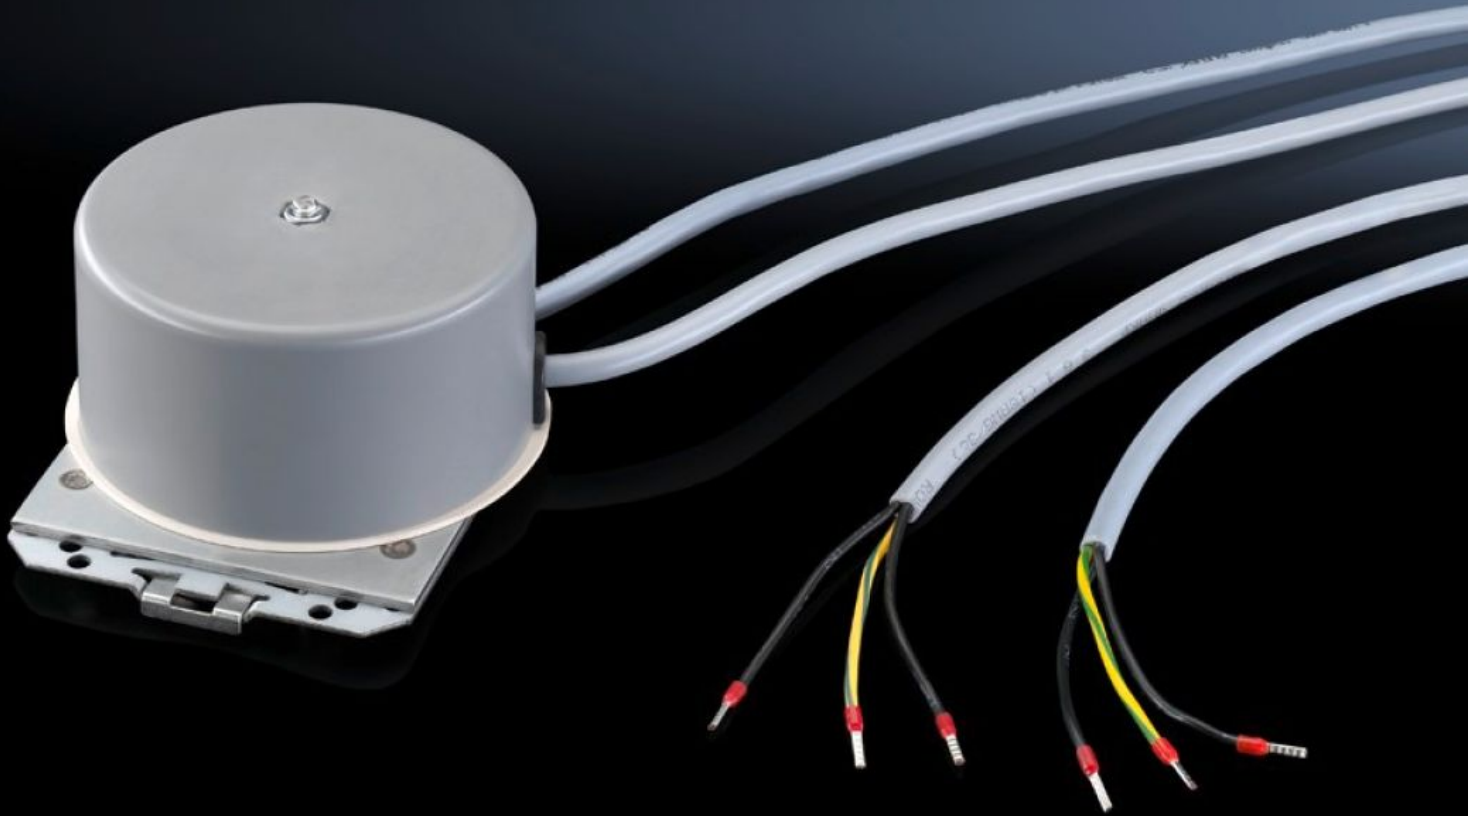

Rittal – The System.

Faster – better – everywhere.

SK 3397.834 Transformer

State: 25.06.2026. (Source: rittal.com/hr-hr)

ENCLOSURES

POWER DISTRIBUTION

CLIMATE CONTROL

IT INFRASTRUCTURE

SOFTWARE & SERVICES

FRIEDHELM LOH GROUP

SK 3397.834 - Transformer

Features

Model No.	SK 3397.834
Packs of	1 pc(s).
Net weight	1,7 kg
Gross weight	1,82 kg
Customs tariff number	85043121
ETIM 9	EC000855
ETIM 8	EC000855
ECLASS 8.0	27189269