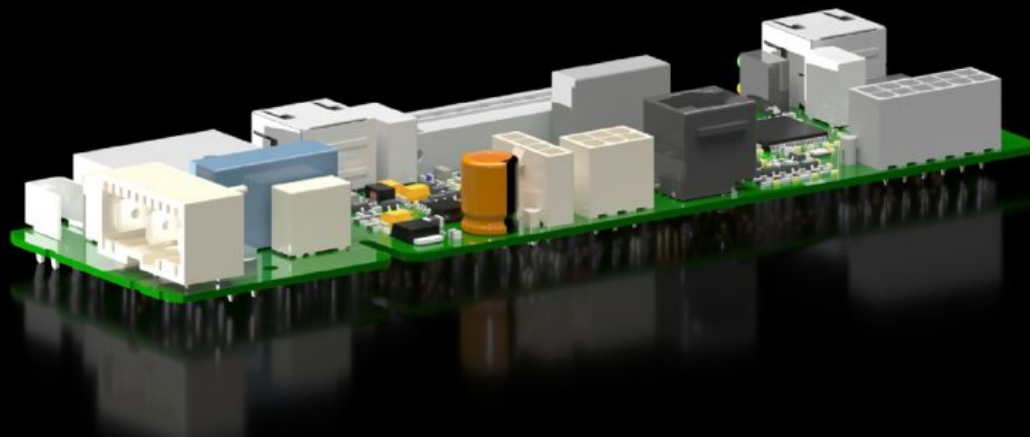

Rittal – The System.

Faster – better – everywhere.

SK 3398.598 Controller

State: 11.04.2026. (Source: rittal.com/hr-hr)

ENCLOSURES

POWER DISTRIBUTION

CLIMATE CONTROL

IT INFRASTRUCTURE

SOFTWARE & SERVICES

FRIEDHELM LOH GROUP

SK 3398.598 - Controller

Features

Model No.	SK 3398.598
Packs of	1 pc(s).
Net weight	0,11 kg
Gross weight	0,26 kg
Customs tariff number	90328900
ECLASS 8.0	29170101
