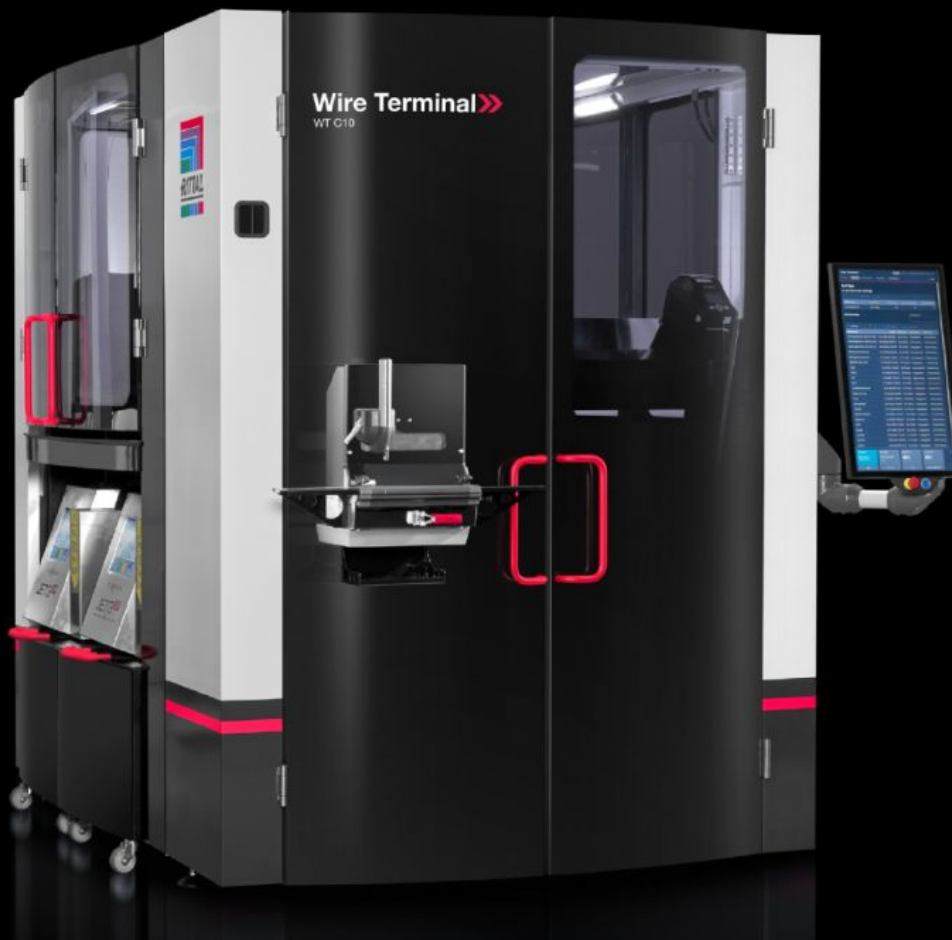

Rittal – The System.

Faster – better – everywhere.

AS 4051.012 Wire printer trolley

State: 10.06.2026. (Source: rittal.com/hr-hr)

ENCLOSURES

POWER DISTRIBUTION

CLIMATE CONTROL

IT INFRASTRUCTURE

SOFTWARE & SERVICES

FRIEDHELM LOH GROUP

AS 4051.012 - Wire printer trolley for Wire Terminal

The wire printer trolley option enables simplified handling of the printer systems.

Features

Model No.	AS 4051.012
Product description	The wire printer trolley allows simplified handling of the printer systems. They may be moved out of the Wire Terminal machine housing for inspection, filling and maintenance without having to reach into the hazardous part of the machine.
Benefits	Improved ergonomics at the Wire Terminal workstation Fast, simple handling of printer systems Swift, efficient printer servicing
Supply includes	Trolley version of printer workstations Modified machine housing
To fit Model No.	4051.024 4051.036
Packs of	2 pc(s).
Customs tariff number	42021990