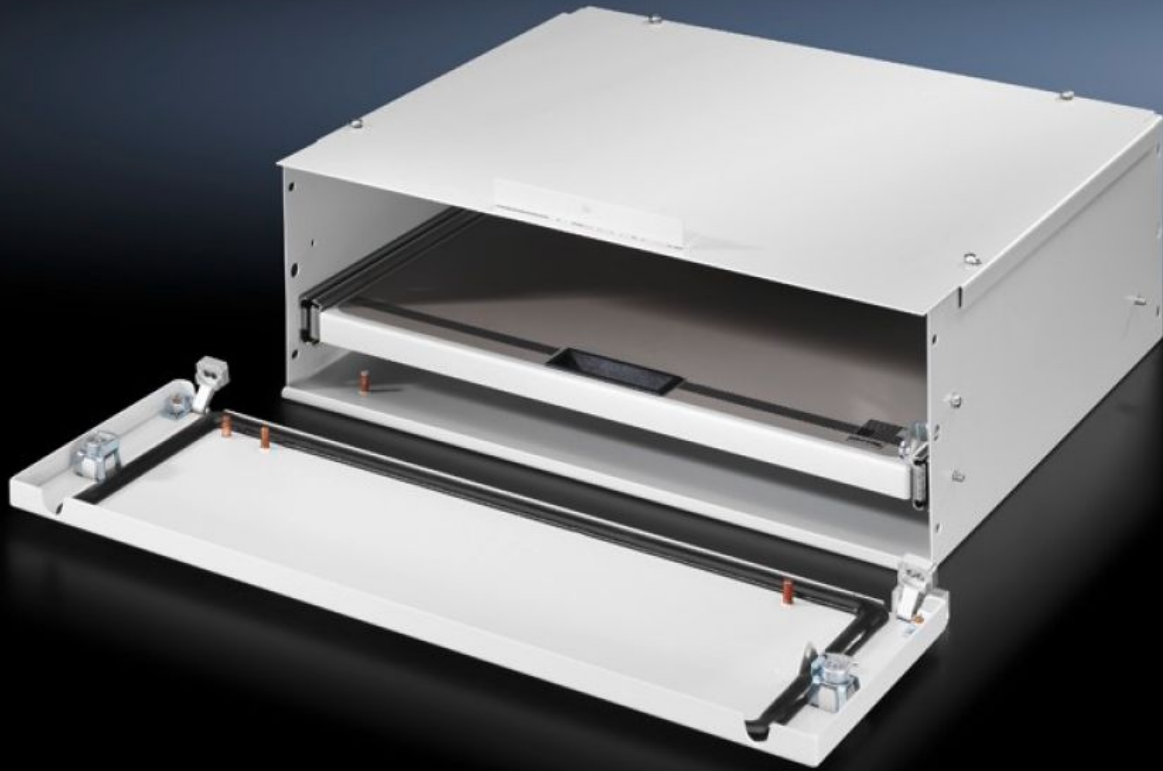

Rittal – The System.

Faster – better – everywhere.

TP 4757.500 Drawer

State: 21.05.2026. (Source: rittal.com/hr-hr)

ENCLOSURES

POWER DISTRIBUTION

CLIMATE CONTROL

IT INFRASTRUCTURE

SOFTWARE & SERVICES

FRIEDHELM LOH GROUP