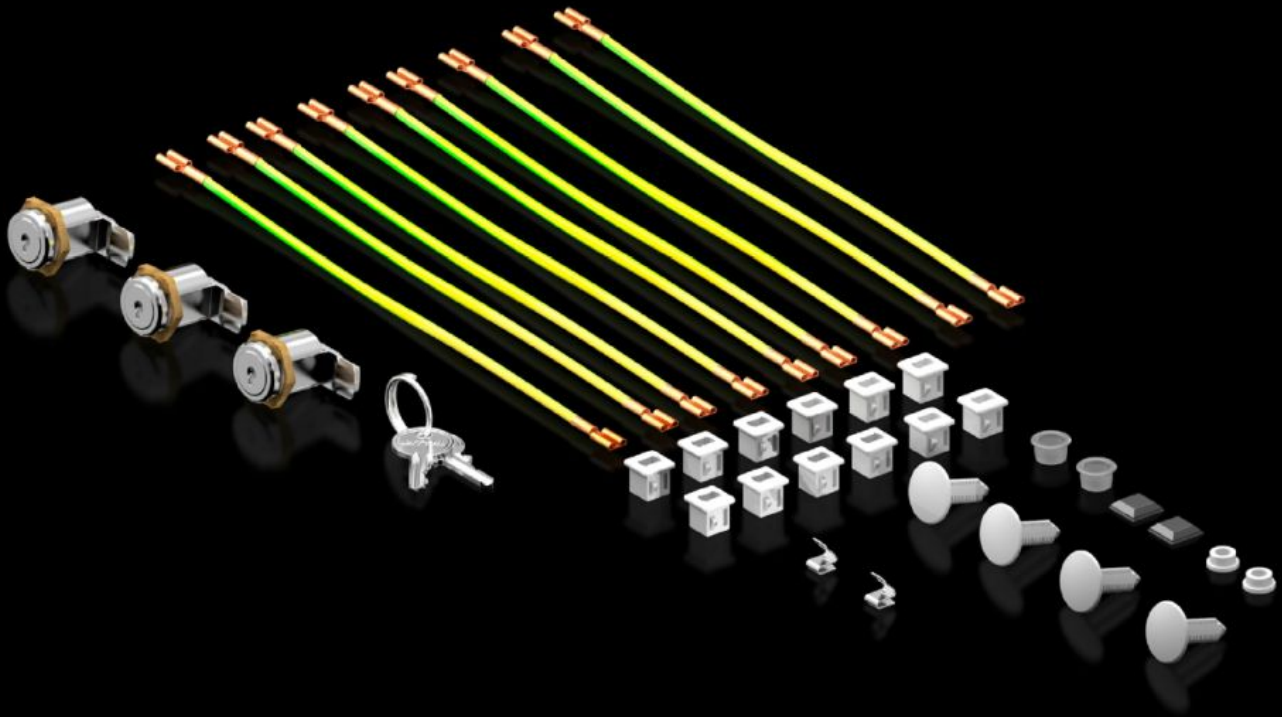

Rittal – The System.

Faster – better – everywhere.

DK 5050.587 Accessory bag

State: 22.05.2026. (Source: rittal.com/hr-hr)

ENCLOSURES

POWER DISTRIBUTION

CLIMATE CONTROL

IT INFRASTRUCTURE

SOFTWARE & SERVICES

FRIEDHELM LOH GROUP

DK 5050.587 - Accessory bag for FlatBox

Spare parts available: Accessory bag

Features

Model No.	DK 5050.587
To fit Model No.	7507000 7507010 7507020 7507030
Packs of	1 pc(s).
Net weight	0,2 kg
Gross weight	0,233 kg
Customs tariff number	83024900
ETIM 9	EC000261
ECLASS 8.0	27180101