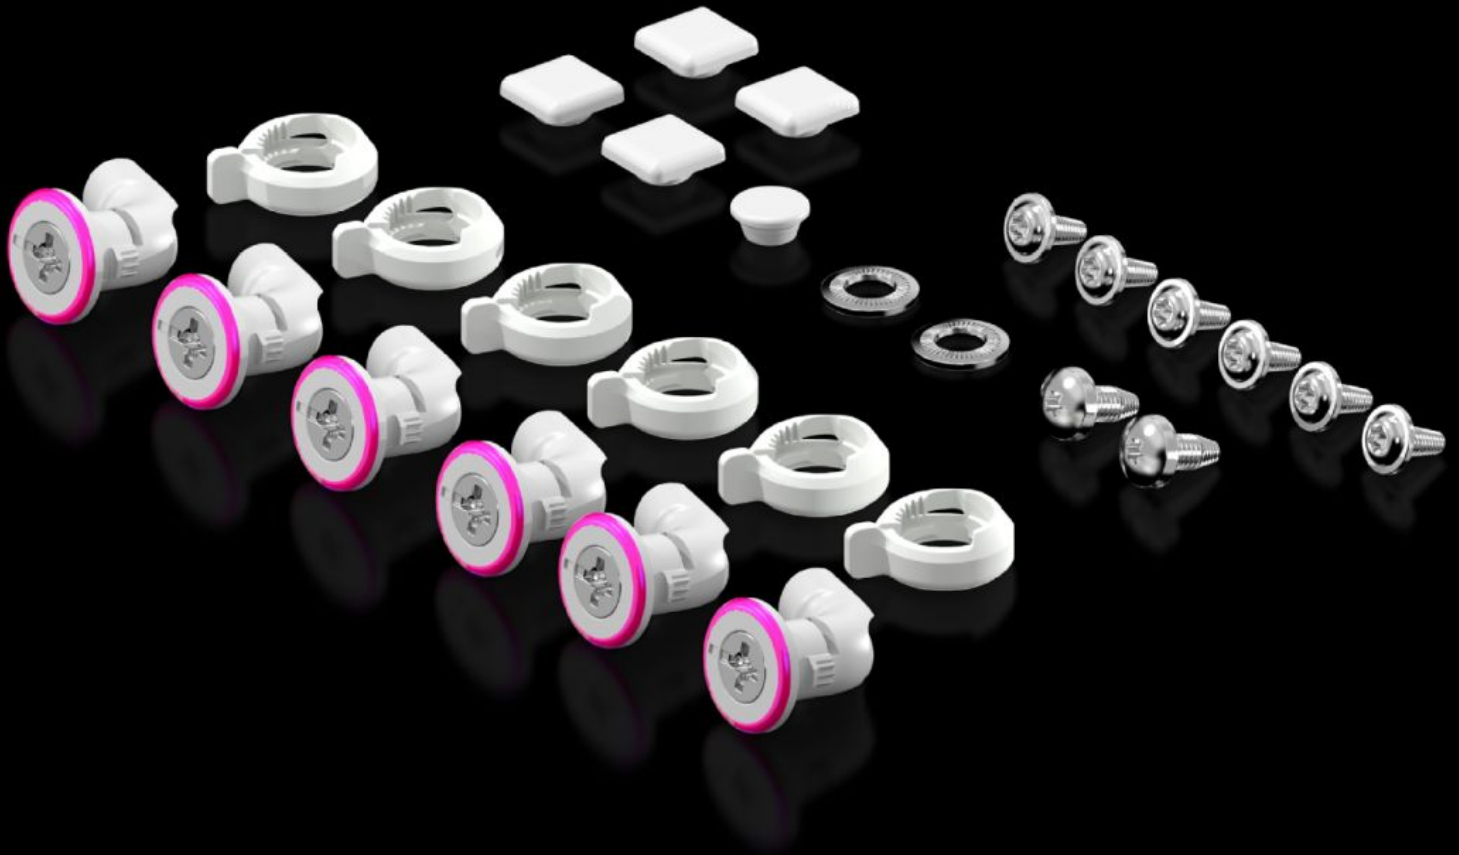

Rittal – The System.

Faster – better – everywhere.

KX 5051.310 Accessory bag

State: 25.06.2026. (Source: rittal.com/hr-hr)

ENCLOSURES

POWER DISTRIBUTION

CLIMATE CONTROL

IT INFRASTRUCTURE

SOFTWARE & SERVICES

FRIEDHELM LOH GROUP

KX 5051.310 - Accessory bag for KX

Features

Model No.	KX 5051.310
Packs of	1 pc(s).
Net weight	0,124 kg
Gross weight	0,124 kg
Customs tariff number	83024900
ETIM 9	EC000261
ECLASS 8.0	27180101