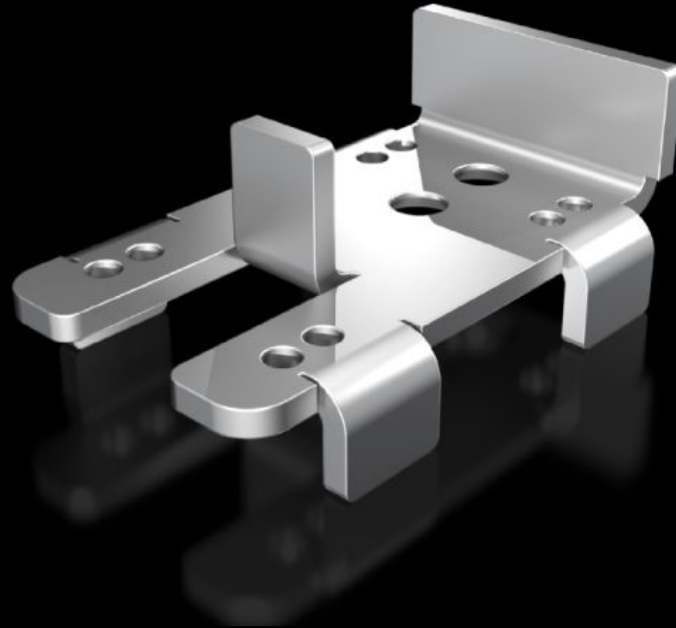

Rittal – The System.

Faster – better – everywhere.

VX 5302.351 Mounting bracket

State: 02.06.2026. (Source: rittal.com/hr-hr)

ENCLOSURES

POWER DISTRIBUTION

CLIMATE CONTROL

IT INFRASTRUCTURE

SOFTWARE & SERVICES

FRIEDHELM LOH GROUP