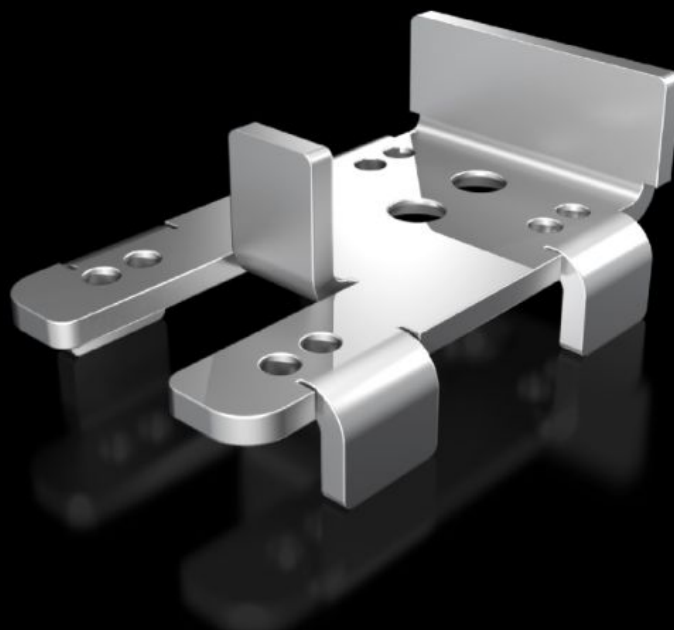

Rittal – The System.

Faster – better – everywhere.

VX 5302.351 Mounting bracket

State: 02.04.2026. (Source: rittal.com/hr-hr)

ENCLOSURES

POWER DISTRIBUTION

CLIMATE CONTROL

IT INFRASTRUCTURE

SOFTWARE & SERVICES

FRIEDHELM LOH GROUP

VX 5302.351 - Mounting bracket for door operated switches in VX, VX IT, TX CableNet

For attaching a door-operated switch to the enclosure frame.

Features

Model No.	VX 5302.351
Product description	To secure a door-operated switch to the frame of the VX, VX IT and TX CableNet in conjunction with the various door variants in these enclosure systems. Depending on the door variant, this is secured to the horizontal frame section at the top or onto the vertical sections at the sides.
Supply includes	Assembly parts
Packs of	1 pc(s).
Net weight	0,065 kg
Gross weight	0,069 kg
Customs tariff number	83024900
ETIM 9	EC002620
ECLASS 8.0	27189234
Product description	Mounting bracket to secure a door-operated switch to the frame of the VX, VX IT in conjunction with the various door variants in the VX, VX IT enclosure system.