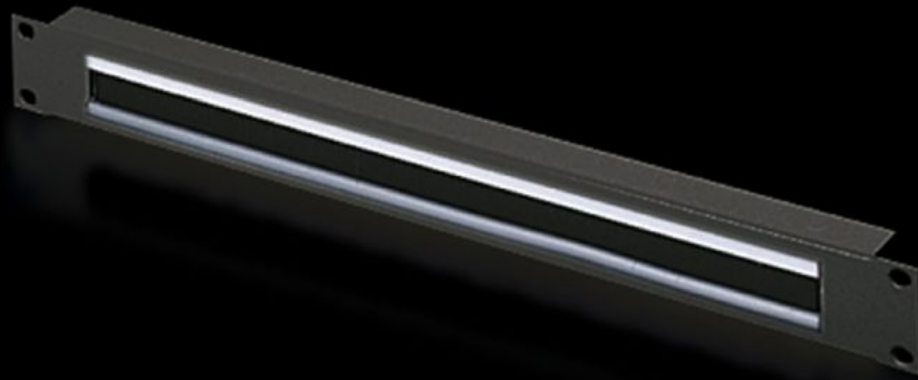

Rittal – The System.

Faster – better – everywhere.

DK 5502.255

**Cable management panel with
brush strip**

State: 02.06.2026. (Source: [rittal.com/hr-hr](https://www.rittal.com/hr-hr))

ENCLOSURES

POWER DISTRIBUTION

CLIMATE CONTROL

IT INFRASTRUCTURE

SOFTWARE & SERVICES

FRIEDHELM LOH GROUP

DK 5502.255 - Cable management panel with brush strip 482.6 mm (19")

With cut-out and brush strip for cable routing.

Features

Model No.	DK 5502.255
Product description	For convenient, simple cable routing between two areas separated by a 482.6 mm (19") mounting level, for example, between the front and rear areas of the 482.6 mm (19") mounting level.
Applications	For locking and simultaneous cable routing in installation zones to the 1 U, 482.6 mm (19") mounting standard
Material	Sheet steel Brush strip: Plastic, UL 94-HB
Surface finish	Spray-finished
Mounting cut-out	Width:390 mm Height:20 mm
Dimensions	Width: 482.6 mm
Units	1 U
Packs of	1 pc(s).
Net weight	0,2 kg
Gross weight	0,486 kg
Customs tariff number	73269098
ETIM 9	EC000322

Features

ECLASS 8.0

27400604

Product description

DK Cable entry panel, 1 U, 482.6 mm (19"), WxH: 390x20 mm, With brush strip, RAL 9005