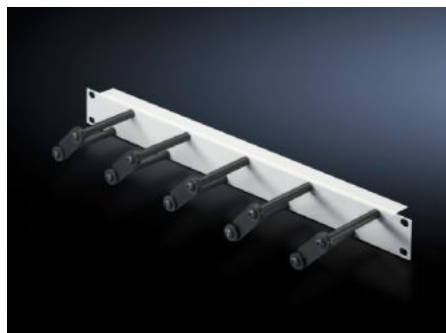

CLIMATE CONTROL

IT INFRASTRUCTURE

SOFTWARE & SERVICES

FRIEDHELM LOH GROUP

DK 7257.050 - Cable management panel with cable routing bars for horizontal cable management

For horizontal management of the patch cables with cable routing bars, allows user-friendly modification and extension of the cabling by opening the individual cable routing bars.

Features

Model No.	DK 7257.050
Product description	For horizontal management of the patch cables with 5 cable routing bars. Opening the individual cable routing bars allows user-friendly modification and extension of the cabling.
Material	Panel: Sheet steel, spray finished Cable routing bars: Plastic
Colour	Panel: RAL 7035 Cable routing bars: RAL 9005
Depth of bars	100 mm
Number bars per U	5
Dimensions	Width: 482.6 mm
Units	1 U
Packs of	1 pc(s).
Net weight	0,6 kg
Gross weight	0,629 kg
Customs tariff number	73182900
ETIM 9	EC002624

Features

ECLASS 8.0

27189265

Product description

DK Cable management panel, 1 U, with cable routing bars, RAL 7035

Tender text

Cable management panel with cable routing bars

482.6 mm (19")

For horizontal management of the patch cables with cable routing bars. Opening the individual cable routing bars allows user-friendly modification and extension of the cabling.

Material:

Panel: Sheet steel, spray-finished, RAL 7035