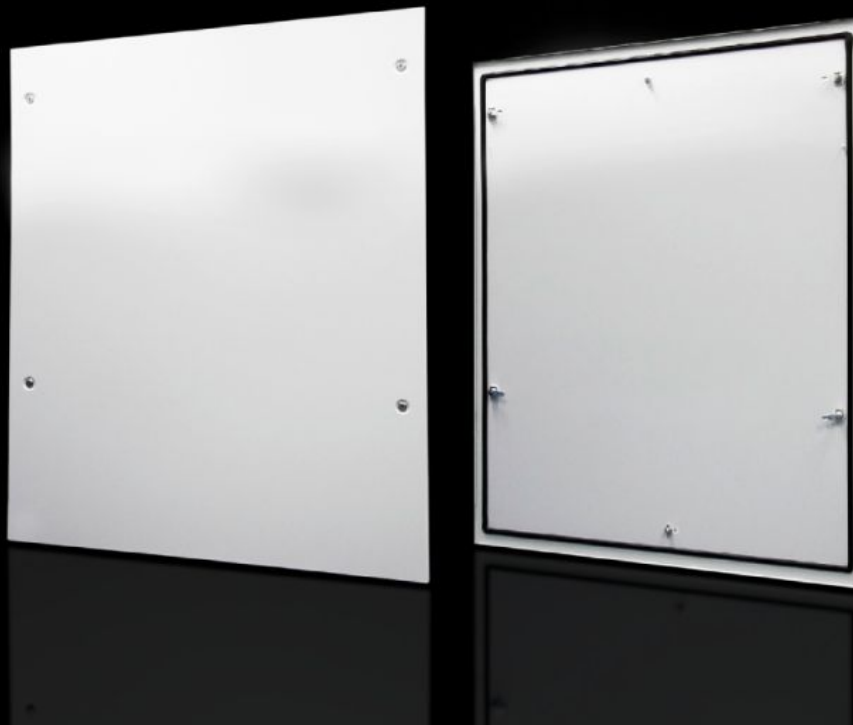

Rittal – The System.

Faster – better – everywhere.

DK 7824.120 Side panel, lockable

State: 22.06.2026. (Source: rittal.com/hr-hr)

ENCLOSURES

POWER DISTRIBUTION

CLIMATE CONTROL

IT INFRASTRUCTURE

SOFTWARE & SERVICES

FRIEDHELM LOH GROUP