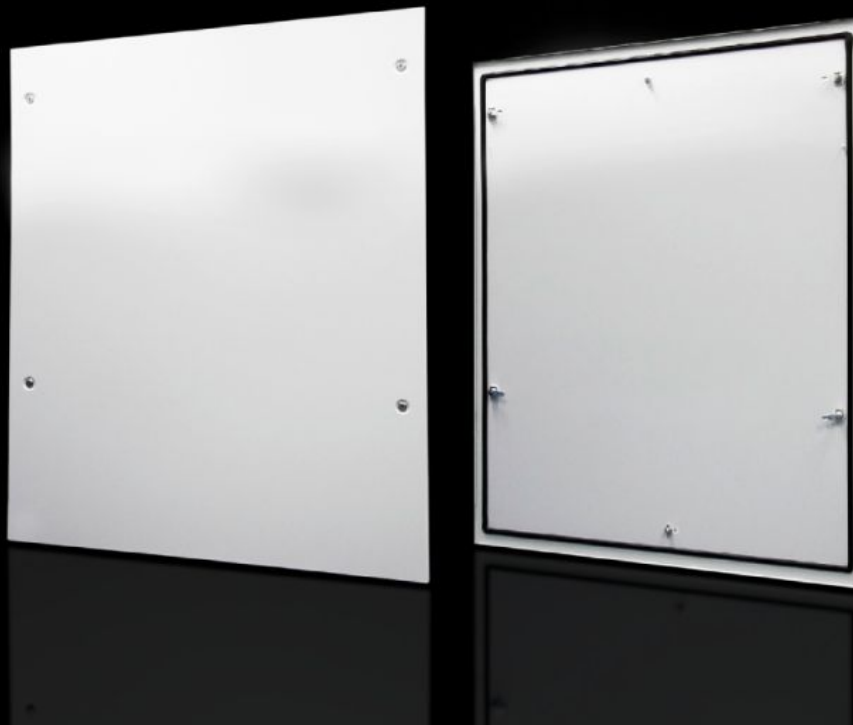

Rittal – The System.

Faster – better – everywhere.

DK 7824.120 Side panel, lockable

State: 23.05.2026. (Source: rittal.com/hr-hr)

ENCLOSURES

POWER DISTRIBUTION

CLIMATE CONTROL

IT INFRASTRUCTURE

SOFTWARE & SERVICES

FRIEDHELM LOH GROUP

DK 7824.120 - Side panel, lockable for TS, TS IT

Side panel, lockable, sheet steel, for TS.

Features

Model No.	DK 7824.120
Product description	Simply locate from above. Lock with security lock no. 3524 E. Earthing bolt with contact track.
Material	Sheet steel
Surface finish	Spray-finished
Colour	RAL 7035
Supply includes	2 side panels each with 4 security locks no. 3524 E
To fit	Enclosure type: TS TS IT Height: 1,200 mm Depth: 1,000 mm
Basic material	Sheet steel
Packs of	2 pc(s).
Net weight	28,6 kg
Gross weight	29,8 kg
Customs tariff number	94039910
ETIM 9	EC002524
ECLASS 8.0	27182101

Features

Product description

DK Side panel, For TS, TS IT, lockable, HxD: 1200x1000 mm, RAL 7035

Tender text

Side panel, plug-type for TS

H x D = 1200 x 1000 mm, RAL 7035

Side panel fitted with a T-lock.

Material: Sheet steel, spray finished in RAL 7035

For 1200 mm x 1000 mm enclosures