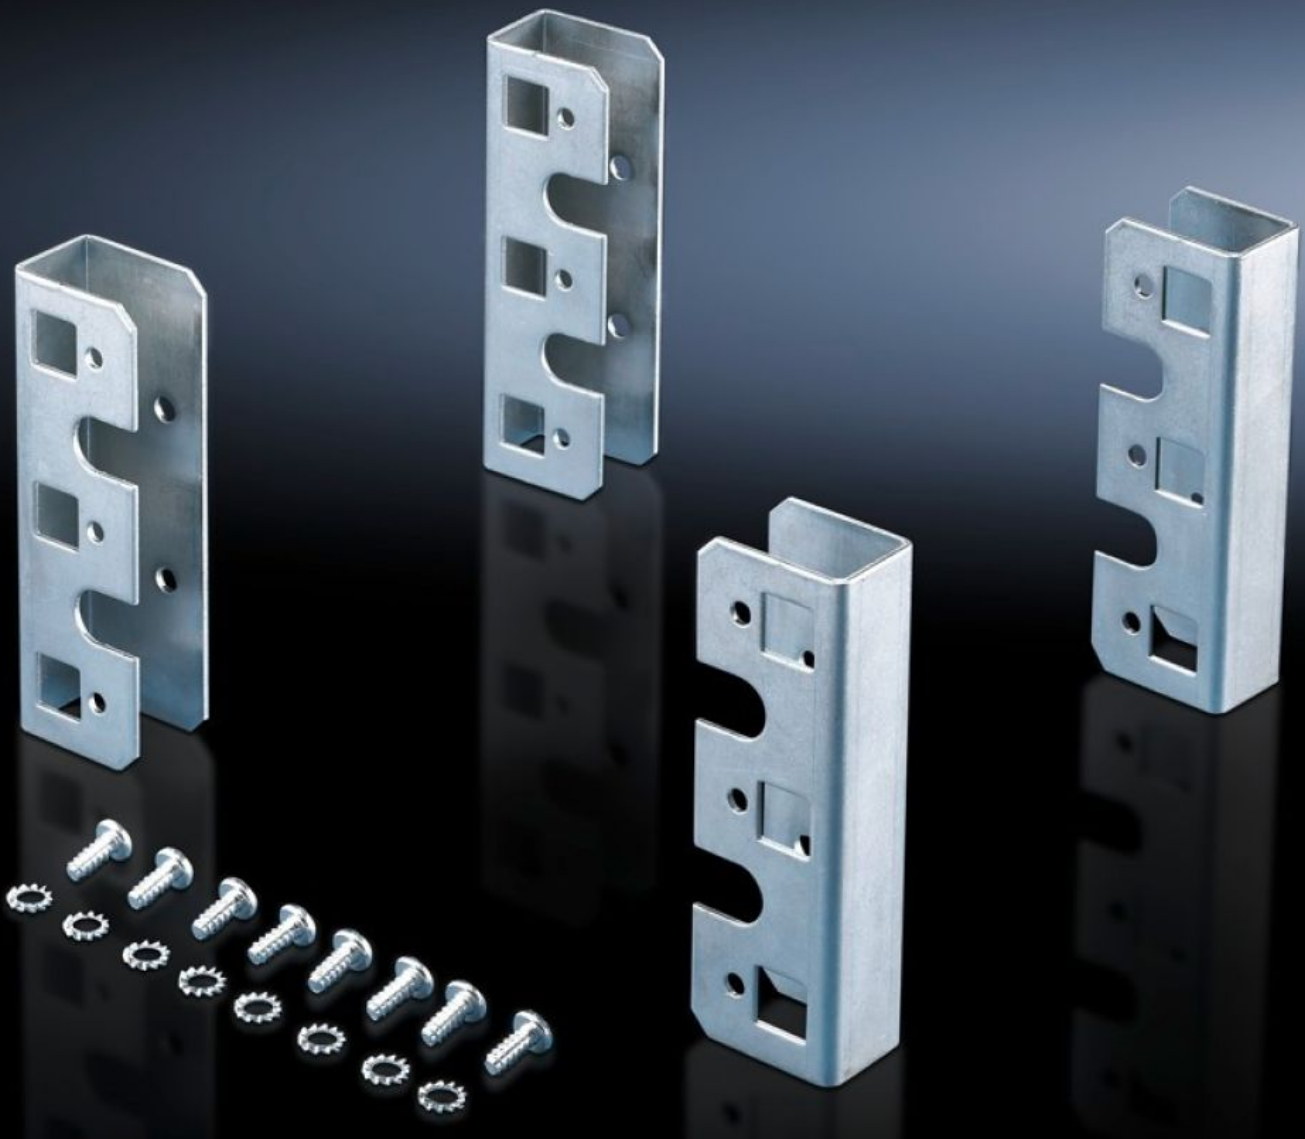

Rittal – The System.

Faster – better – everywhere.

DK 7827.300

Adaptor for L-shaped mounting angles

State: 23.05.2026. (Source: rittal.com/hr-hr)

ENCLOSURES

POWER DISTRIBUTION

CLIMATE CONTROL

IT INFRASTRUCTURE

SOFTWARE & SERVICES

FRIEDHELM LOH GROUP

DK 7827.300 - Adaptor for L-shaped mounting angles for TS

For TS network enclosures, for mounting component shelves and slide rails on L-shaped mounting angles.

Features

Model No.	DK 7827.300
Product description	For mounting component shelves and slide rails on L-shaped mounting angles.
Material	Sheet steel
Supply includes	Assembly parts
Packs of	4 pc(s).
Net weight	0,652 kg
Gross weight	0,755 kg
Customs tariff number	83024900
ETIM 9	EC002625
ECLASS 8.0	27189234
Product description	DK Adaptor for L-shaped mounting angles, L-shaped mounting angle, For TS

Tender text

DK-TS L-shaped mounting angle adaptor

Material: Sheet steel, zinc-plated, passivated