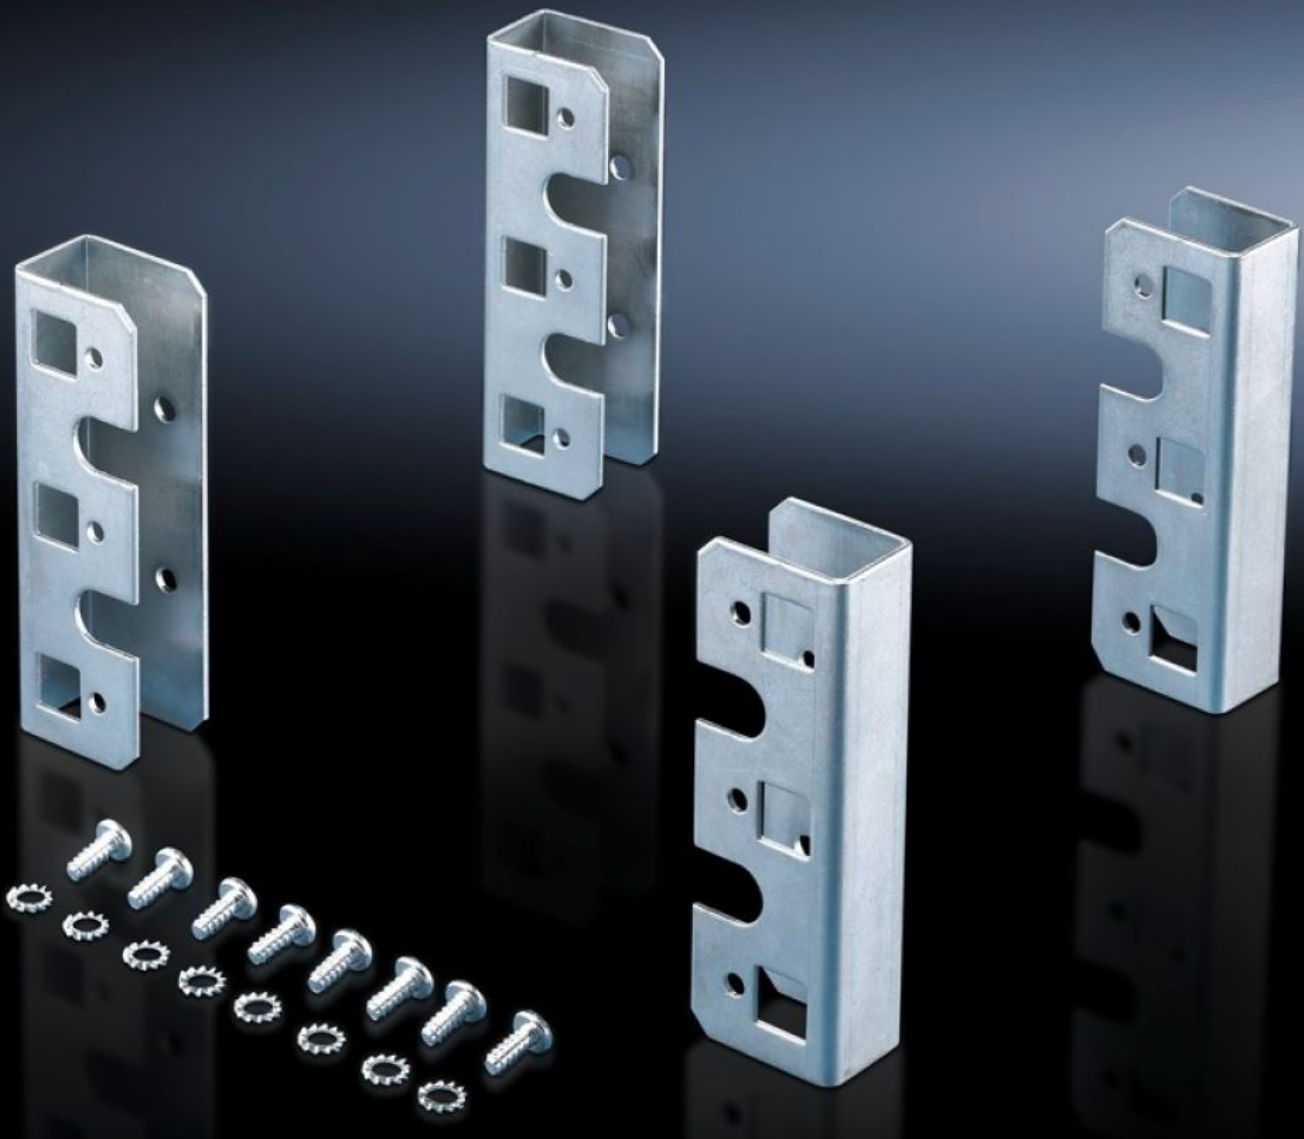

Rittal – The System.

Faster – better – everywhere.

DK 7827.300

Adaptor for L-shaped mounting angles

State: 06.04.2026. (Source: rittal.com/hr-hr)

ENCLOSURES

POWER DISTRIBUTION

CLIMATE CONTROL

IT INFRASTRUCTURE

SOFTWARE & SERVICES

FRIEDHELM LOH GROUP

DK 7827.300 - Adaptor for L-shaped mounting angles for TS

For TS network enclosures, for mounting component shelves and slide rails on L-shaped mounting angles.

Features

Model No.	DK 7827.300
Product description	For mounting component shelves and slide rails on L-shaped mounting angles.
Material	Sheet steel
Supply includes	Assembly parts
Packs of	4 pc(s).
Net weight	0,652 kg
Gross weight	0,755 kg
Customs tariff number	83024900
ETIM 9	EC002625
ECLASS 8.0	27189234
Product description	DK Adaptor for L-shaped mounting angles, L-shaped mounting angle, For TS

Tender text

DK-TS L-shaped mounting angle adaptor

Material: Sheet steel, zinc-plated, passivated