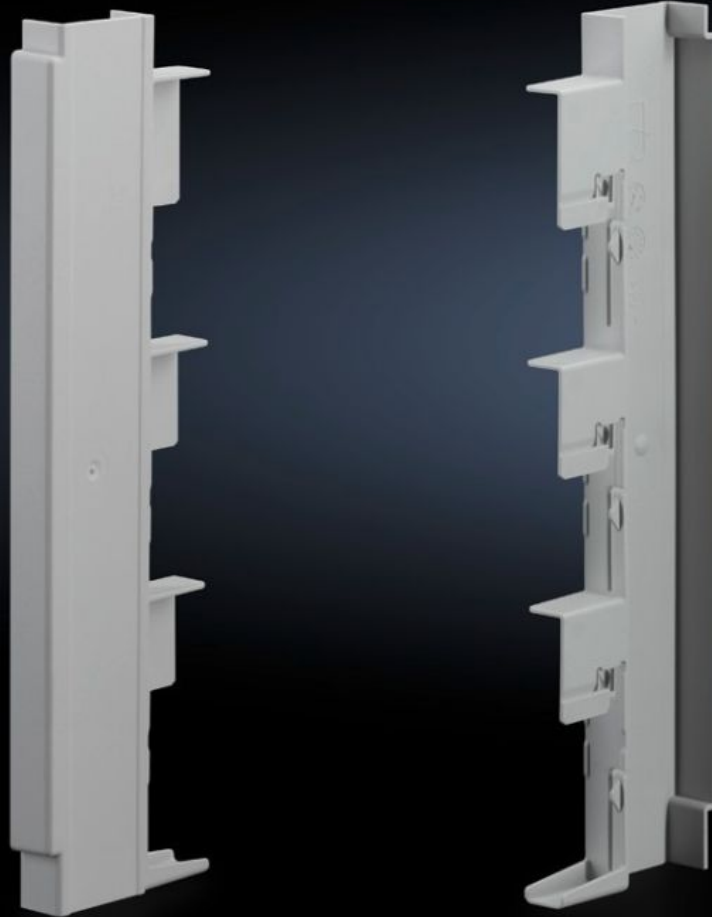

## SV 9340.905

# SV 9340.905 - Wiring duct for D-Switch bus-mounting fuse base

For safe, shock-hazard-protected routing of connection cables. Also suitable for use as a spacer support.

## Features

Model No.	SV 9340.905
Product description	For safe, shock-hazard-protected routing of connection cables. Also suitable for use as a spacer support.
Material	Polyamide Fire protection corresponding to UL 94-V0
Colour	RAL 7035
To fit Model No.	9340.950
Dimensions	Width: 13.5 mm
Packs of	10 pc(s).
Net weight	0,3 kg
Customs tariff number	39259020
ETIM 9	EC000775
ECLASS 8.0	27142414
Product description	SV wiring duct for D-Switch bus-mounting fuse base (SV 9340950)