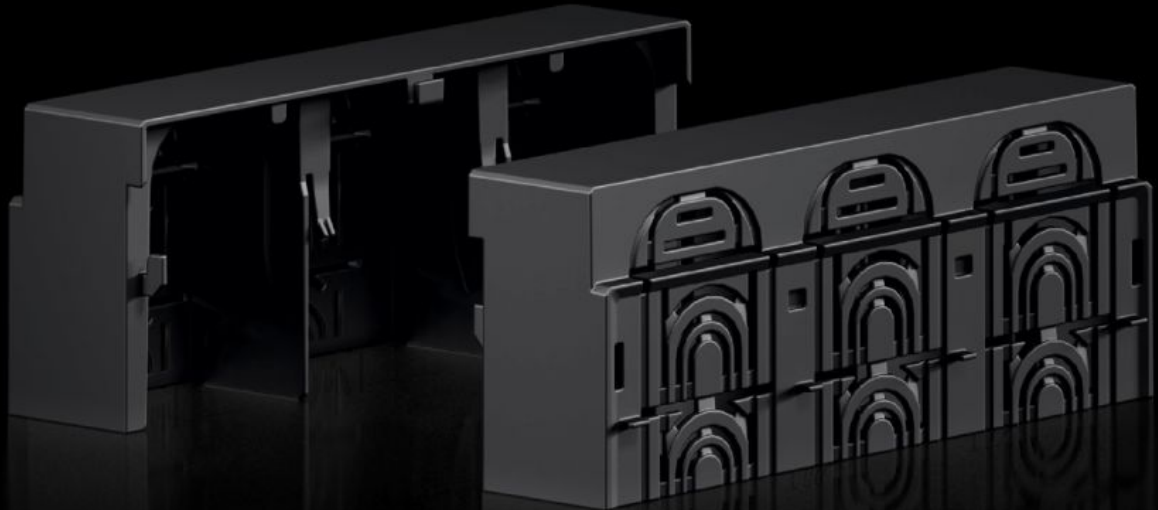

Rittal – The System.

Faster – better – everywhere.

RX 9365.532

RiLineX connection space cover

State: 03.04.2026. (Source: rittal.com/hr-hr)

ENCLOSURES

POWER DISTRIBUTION

CLIMATE CONTROL

IT INFRASTRUCTURE

SOFTWARE & SERVICES

FRIEDHELM LOH GROUP

RX 9365.532 - RiLineX connection space cover for NH fuse-switch disconnectors

RiLineX connection space cover for RiLineX NH fuse-switch disconnectors, size 2, for use when assembling mounting plates and busbars.

Features

Model No.	RX 9365.532
Material	Polyamide (PA 6) Fire protection corresponding to UL 94
Colour	RAL 9005
To fit Model No.	9362.210 9362.215 9362.250 9363.210 9363.215
Dimensions	Width: 208.5 mm Height: 60 mm Depth: 89.6 mm
Packs of	2 pc(s).
Net weight	0,436 kg
Gross weight	0,439 kg
Customs tariff number	85472000
ETIM 9	EC000775
Product description	RiLineX connection space cover for RiLineX NH fuse-switch disconnectors, size 2, for use when assembling mounting plates and busbars.