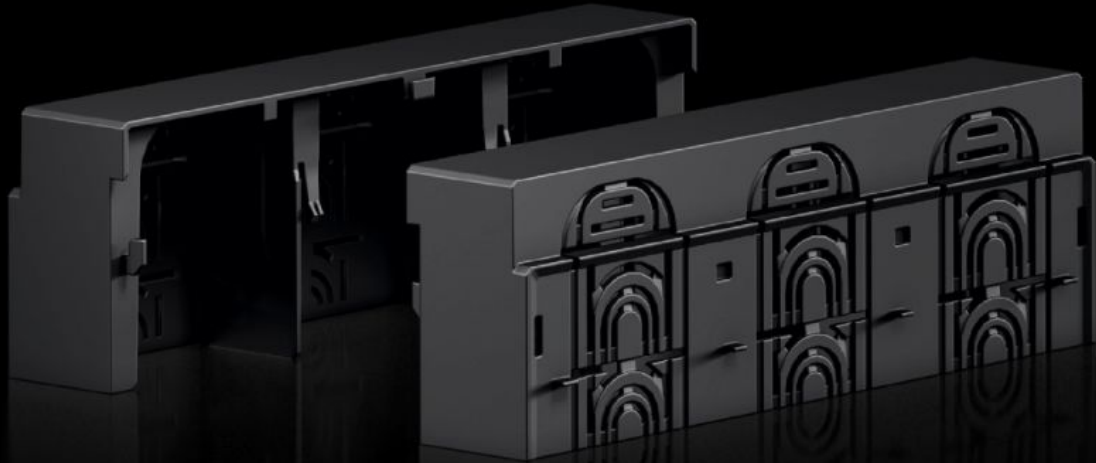

Rittal – The System.

Faster – better – everywhere.

RX 9365.533

RiLineX connection space cover

State: 23.05.2026. (Source: rittal.com/hr-hr)

ENCLOSURES

POWER DISTRIBUTION

CLIMATE CONTROL

IT INFRASTRUCTURE

SOFTWARE & SERVICES

FRIEDHELM LOH GROUP

RX 9365.533 - RiLineX connection space cover for NH fuse-switch disconnectors

RiLineX connection space cover for RiLineX NH fuse-switch disconnectors, size 3, for use when assembling mounting plates and busbars.

Features

Model No.	RX 9365.533
Material	Polyamide (PA 6) Fire protection corresponding to UL 94
Colour	RAL 9005
To fit Model No.	9362.310 9362.315 9362.350 9363.310 9363.315
Dimensions	Width: 250 mm Height: 60 mm Depth: 89.6 mm
Packs of	2 pc(s).
Net weight	0,506 kg
Gross weight	0,508 kg
PCF per pack (cradle-to-gate)	3.42
Customs tariff number	85472000
ETIM 9	EC000775
Product description	RiLineX connection space cover for RiLineX NH fuse-switch disconnectors, size 3, for use when assembling mounting plates and busbars.