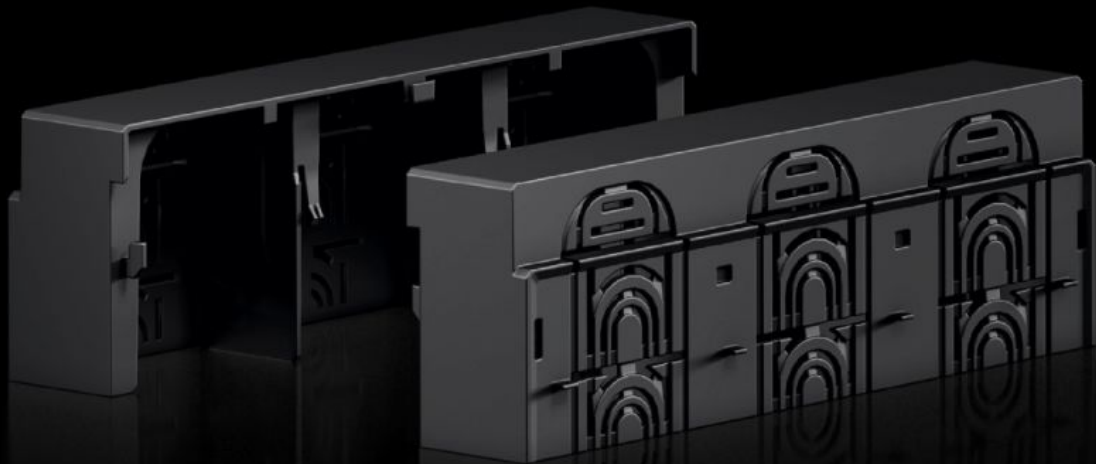

Rittal – The System.

Faster – better – everywhere.

RX 9365.533

RiLineX connection space cover

State: 04.04.2026. (Source: rittal.com/hr-hr)

ENCLOSURES

POWER DISTRIBUTION

CLIMATE CONTROL

IT INFRASTRUCTURE

SOFTWARE & SERVICES

FRIEDHELM LOH GROUP

RX 9365.533 - RiLineX connection space cover for NH fuse-switch disconnectors

RiLineX connection space cover for RiLineX NH fuse-switch disconnectors, size 3, for use when assembling mounting plates and busbars.

Features

Model No.	RX 9365.533
Material	Polyamide (PA 6) Fire protection corresponding to UL 94
Colour	RAL 9005
To fit Model No.	9362.310 9362.315 9362.350 9363.310 9363.315
Dimensions	Width: 250 mm Height: 60 mm Depth: 89.6 mm
Packs of	2 pc(s).
Net weight	0,506 kg
Gross weight	0,508 kg
Customs tariff number	85472000
ETIM 9	EC000775
Product description	RiLineX connection space cover for RiLineX NH fuse-switch disconnectors, size 3, for use when assembling mounting plates and busbars.