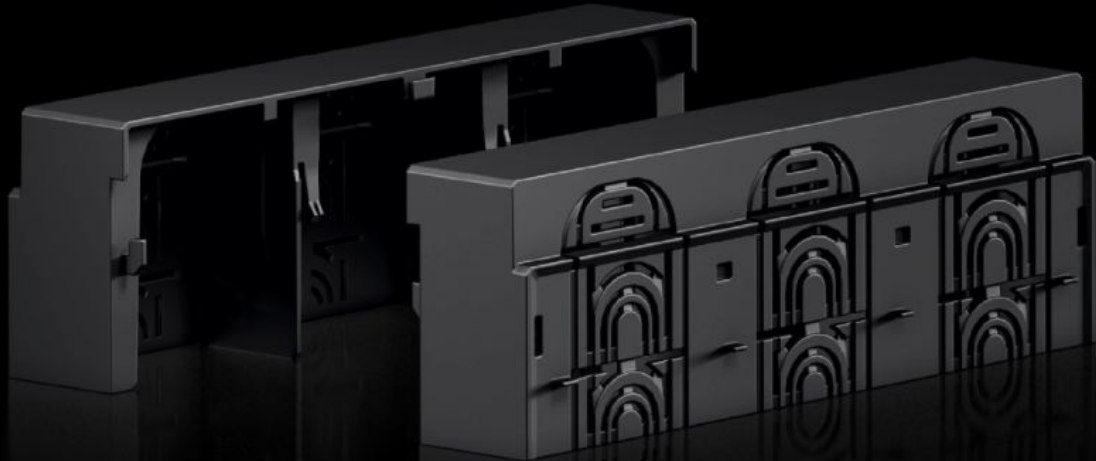

Rittal – The System.

Faster – better – everywhere.

RX 9365.533

RiLineX connection space cover

State: 11.07.2026. (Source: rittal.com/hr-hr)

ENCLOSURES

POWER DISTRIBUTION

CLIMATE CONTROL

IT INFRASTRUCTURE

SOFTWARE & SERVICES

FRIEDHELM LOH GROUP