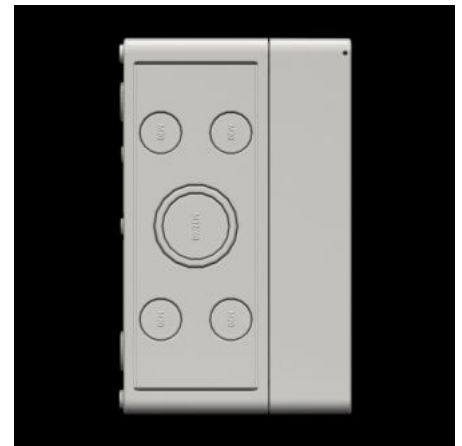

IT INFRASTRUCTURE

SOFTWARE & SERVICES

FRIEDHELM LOH GROUP

PK 9508.050 - Polycarbonate enclosures PK with knockouts

Wall-mounted enclosure of fibreglass-reinforced polycarbonate. Protection category IP 66. Covers feature quick-release fasteners for speedy maintenance. Self-extinguishing material for safety.

Features

Model No.	PK 9508.050
Design	PK enclosure with solid cover
Material	Enclosure: Fibreglass-reinforced polycarbonate Cover: Fibreglass-reinforced polycarbonate, all-round foamed-in PU seal Cover screws: Polyamide Insulating bungs: Polyethylene
Colour	RAL 7035
Supply includes	Enclosure with cover Cover screws Insulating bungs for wall mounting screws
Protection category NEMA	NEMA 4X
Protection category to IEC 60 529	IP 66
IK Code	IK08

Features

Dimensions	Width: 130 mm Height: 94 mm Depth: 57 mm
Cable entry (quantity x diameter)	M16/M20
No. of metric knockouts	10 x M16/M20
Operating temperature range	-35 °C...80 °C
Basic material	Polycarbonate
Packs of	4 pc(s).
Net weight	0,8 kg
Gross weight	0,86 kg
Customs tariff number	84879090
ETIM 9	EC000261
ECLASS 8.0	27180101
Product description	PK Polycarbonate enclosure, WHD: 130x94x57 mm, fibreglass-reinforced polycarbonate, with knockouts, with grey cover