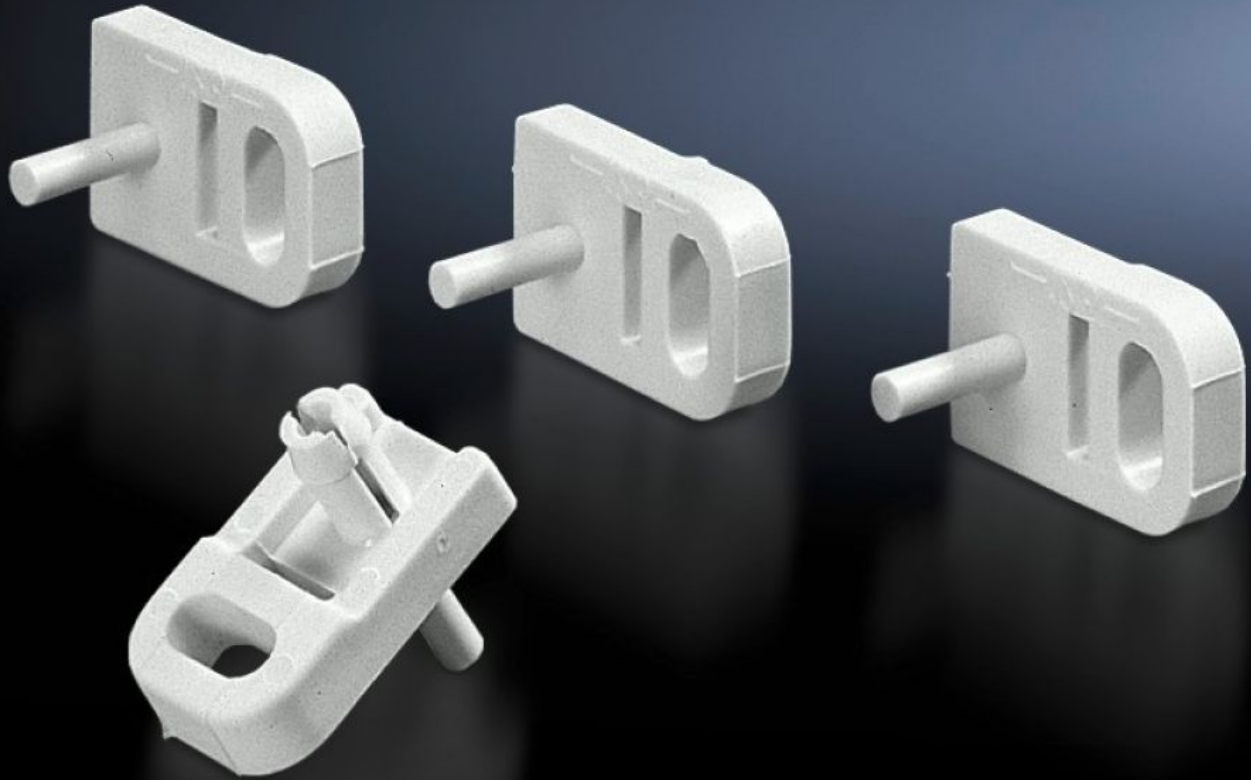

Rittal – The System.

Faster – better – everywhere.

PK 9583.000

Wall mounting bracket

State: 02.07.2026. (Source: rittal.com/hr-hr)

ENCLOSURES

POWER DISTRIBUTION

CLIMATE CONTROL

IT INFRASTRUCTURE

SOFTWARE & SERVICES

FRIEDHELM LOH GROUP

PK 9583.000 - Wall mounting bracket for PK

For all PK enclosures.

Features

Model No.	PK 9583.000
Product description	The enclosure can be screwed to the wall using four wall mounting brackets. The bracket is securely attached to the enclosure by means of pins.
Applications	For all PK enclosures
Material	Polyamide, grey
Colour	Similar to RAL 7035
Packs of	40 pc(s).
Net weight	0,04 kg
Gross weight	0,151 kg
Customs tariff number	83024900
ETIM 9	EC002625
ECLASS 8.0	27189234
Product description	PK Wall mounting bracket for PK