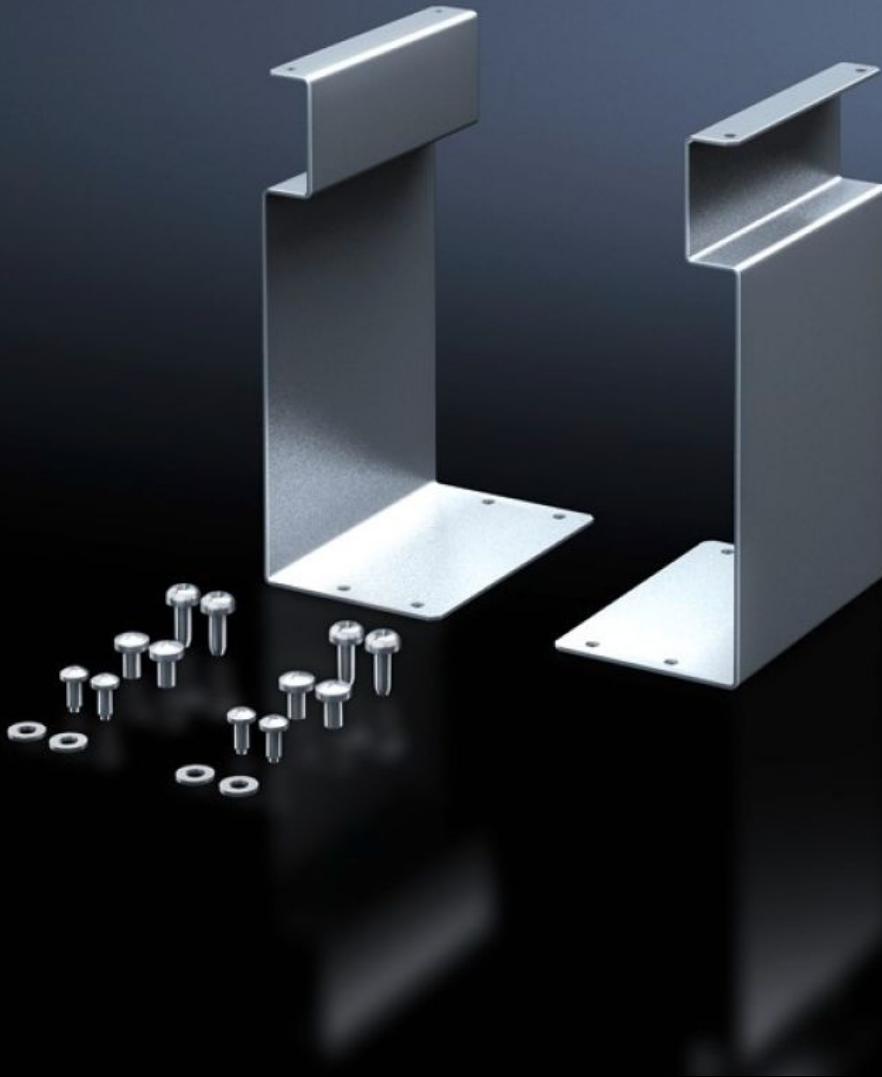

Rittal – The System.

Faster – better – everywhere.

SV 9666.310 Mounting set

State: 22.05.2026. (Source: rittal.com/hr-hr)

ENCLOSURES

POWER DISTRIBUTION

CLIMATE CONTROL

IT INFRASTRUCTURE

SOFTWARE & SERVICES

FRIEDHELM LOH GROUP