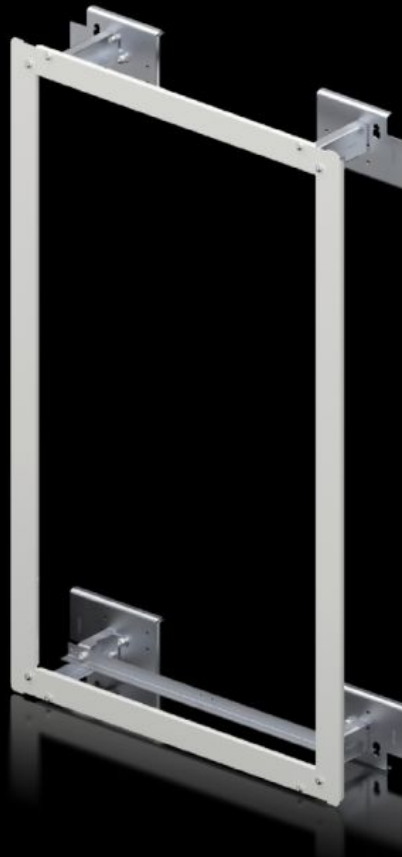

Rittal – The System.

Faster – better – everywhere.

SV 9666.831 ISV installation kit

State: 04.04.2026. (Source: [rittal.com/hr-hr](https://www.rittal.com/hr-hr))

ENCLOSURES

POWER DISTRIBUTION

CLIMATE CONTROL

IT INFRASTRUCTURE

SOFTWARE & SERVICES

FRIEDHELM LOH GROUP