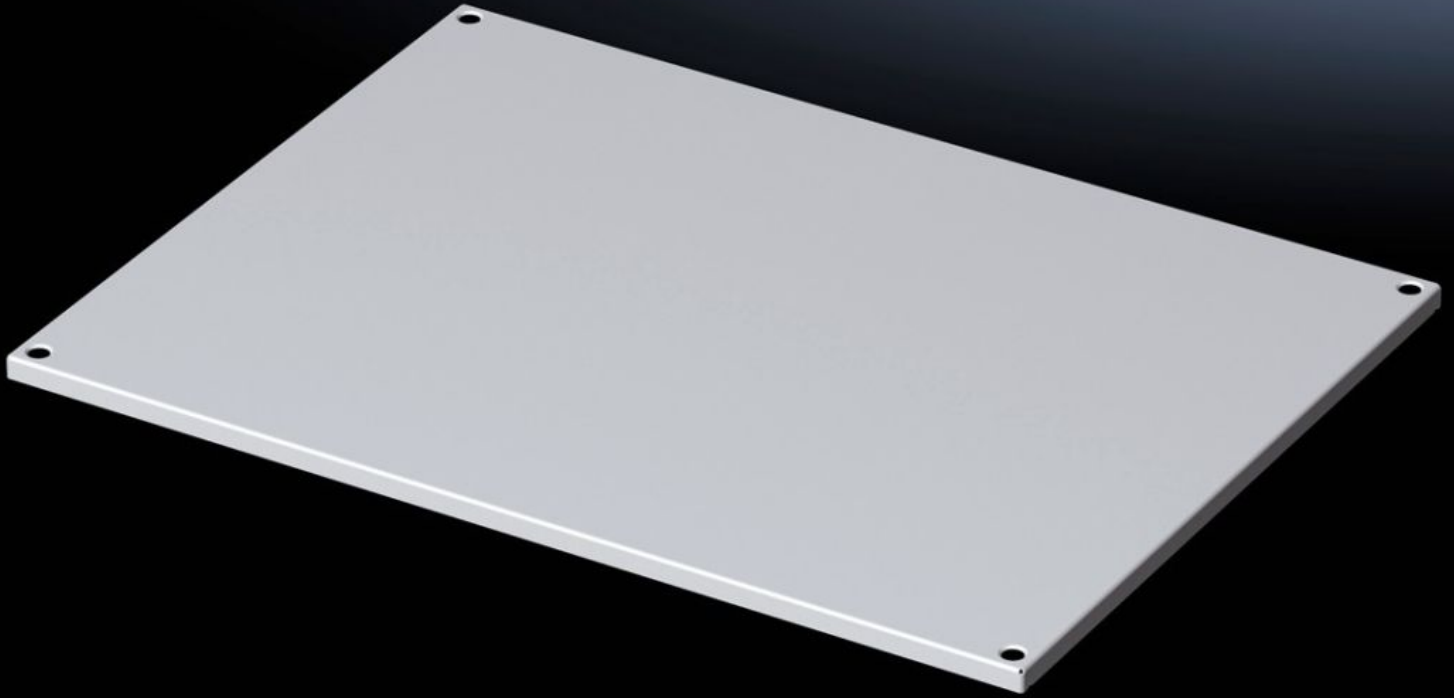

Rittal – The System.

Faster – better – everywhere.

SV 9681.680

Roof plate IP 55, solid

State: 21.04.2026. (Source: [rittal.com/hr-hr](https://www.rittal.com/hr-hr))

ENCLOSURES

POWER DISTRIBUTION

CLIMATE CONTROL

IT INFRASTRUCTURE

SOFTWARE & SERVICES

FRIEDHELM LOH GROUP

SV 9681.680 - Roof plate IP 55, solid for VX, VX IT

For enclosures without roof plate and in exchange for the standard roof in other enclosures.

Features

Model No.	SV 9681.680
Product description	For enclosures without roof plate and in exchange for the standard roof.
Material	Sheet steel, 1.5 mm
Surface finish	Textured paint
Colour	RAL 7035
Supply includes	Assembly parts
To fit	Width: = 800 mm Depth: = 1,000 mm
Packs of	1 pc(s).
Net weight	11 kg
Gross weight	11,28 kg
Customs tariff number	94039910
ETIM 9	EC000744
ECLASS 8.0	27182405
Product description	SV roof plate, WD: 800 x 1000 mm, IP 55, for VX, VX IT