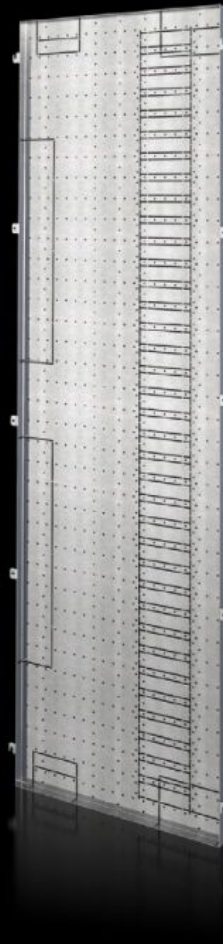

Rittal – The System.

Faster – better – everywhere.

SV 9683.006

Compartment side panel

State: 18.04.2026. (Source: rittal.com/hr-hr)

ENCLOSURES

POWER DISTRIBUTION

CLIMATE CONTROL

IT INFRASTRUCTURE

SOFTWARE & SERVICES

FRIEDHELM LOH GROUP

SV 9683.006 - Compartment side panel for VX

Side divider panel for attaching partial mounting plates and compartment dividers.

Features

Model No.	SV 9683.006
Design	For busbar system assembly in the rear section
Product description	Side divider panel for attaching partial mounting plates and compartment dividers.
Material	Sheet steel, 1.5 mm
Surface finish	Zinc-plated
Supply includes	Assembly parts
Dimensions	Height: 1,881 mm Depth: 538 mm
To fit	Height: = 2,000 mm Depth: = 600 mm
Packs of	2 pc(s).
Net weight	23 kg
Customs tariff number	94039910
ETIM 9	EC002525
ECLASS 8.0	27400613
Product description	SV Compartment side panel, HD: 1881x538 mm, for VX (HD: 2000x600 mm)