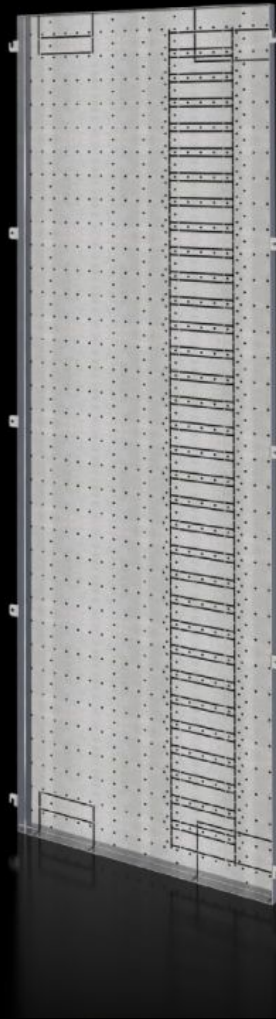

Rittal – The System.

Faster – better – everywhere.

SV 9683.016

Compartment side panel

State: 05.04.2026. (Source: rittal.com/hr-hr)

ENCLOSURES

POWER DISTRIBUTION

CLIMATE CONTROL

IT INFRASTRUCTURE

SOFTWARE & SERVICES

FRIEDHELM LOH GROUP

SV 9683.016 - Compartment side panel for VX

Side divider panel for attaching partial mounting plates and compartment dividers.

Features

Model No.	SV 9683.016
Design	For busbar system configuration in roof and base area.
Product description	Side divider panel for attaching partial mounting plates and compartment dividers.
Material	Sheet steel, 1.5 mm
Surface finish	Zinc-plated
Supply includes	Assembly parts
Dimensions	Height: 1,731 mm Depth: 538 mm
To fit	Height: = 2,000 mm Depth: = 600 mm
Packs of	2 pc(s).
Net weight	23 kg
Gross weight	24 kg
Customs tariff number	94039910
ETIM 9	EC002525
ECLASS 8.0	27400613
Product description	SV Compartment side panel, HD: 1731x538 mm, for VX (HD: 2000x600 mm)