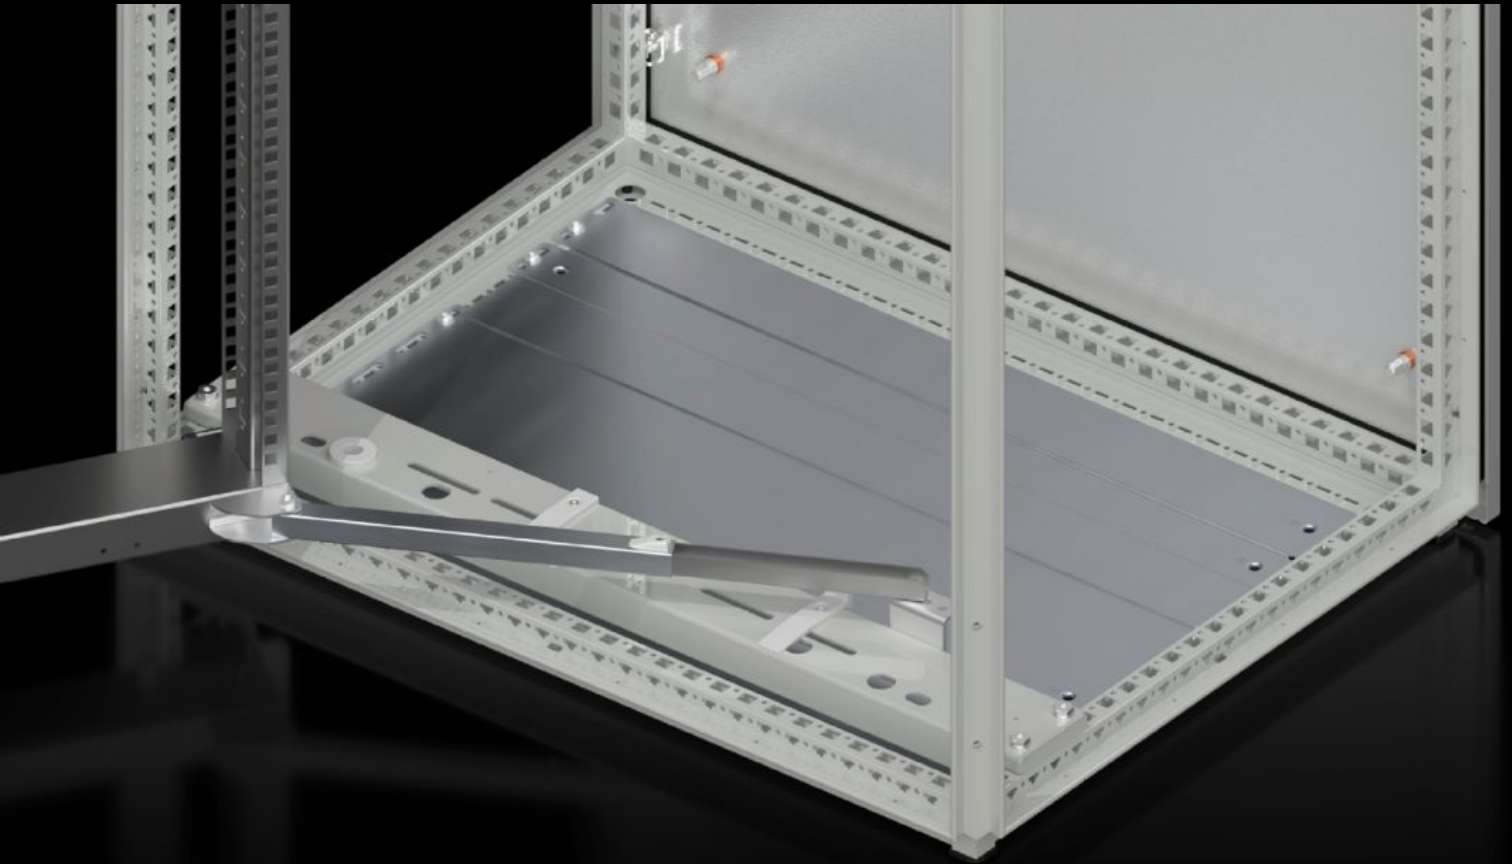

Rittal – The System.

Faster – better – everywhere.

SR 1980.200 Swing frame stay

State: 14/04/2026 (Source: rittal.com/ie-en)

ENCLOSURES

POWER DISTRIBUTION

CLIMATE CONTROL

IT INFRASTRUCTURE

SOFTWARE & SERVICES

FRIEDHELM LOH GROUP