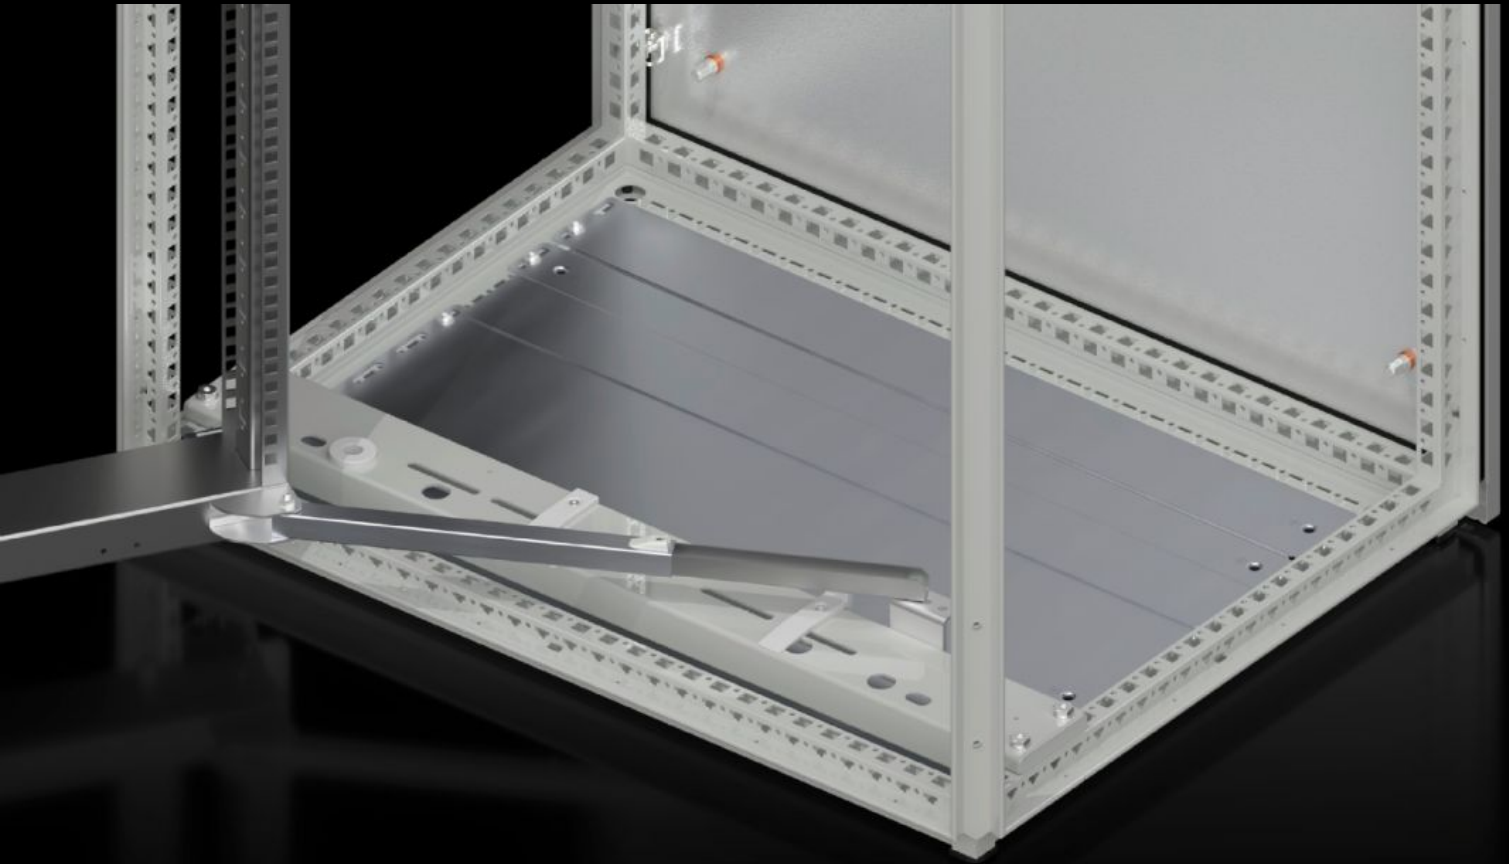

Rittal – The System.

Faster – better – everywhere.

SR 1980.200 Swing frame stay

State: 7/09/2025 (Source: rittal.com/ie-en)

ENCLOSURES

POWER DISTRIBUTION

CLIMATE CONTROL

IT INFRASTRUCTURE

SOFTWARE & SERVICES

FRIEDHELM LOH GROUP

SR 1980.200 - Swing frame stay

Secures the swing frame in the open position.

Features

Model No.	SR 1980.200
Design	with 180° hinge
Product description	Secures the swing frame in the open position.
Installation options	For mounting on swing frame, large: at the bottom of the enclosure (with safety catch at 160°)
Packs of	1 pc(s).
Net weight	0.585
Gross weight	0.6
Customs tariff number	73269098
EAN	4028177013254
ETIM 9	EC002626
ETIM 8	EC002626
ECLASS 8.0	27189266