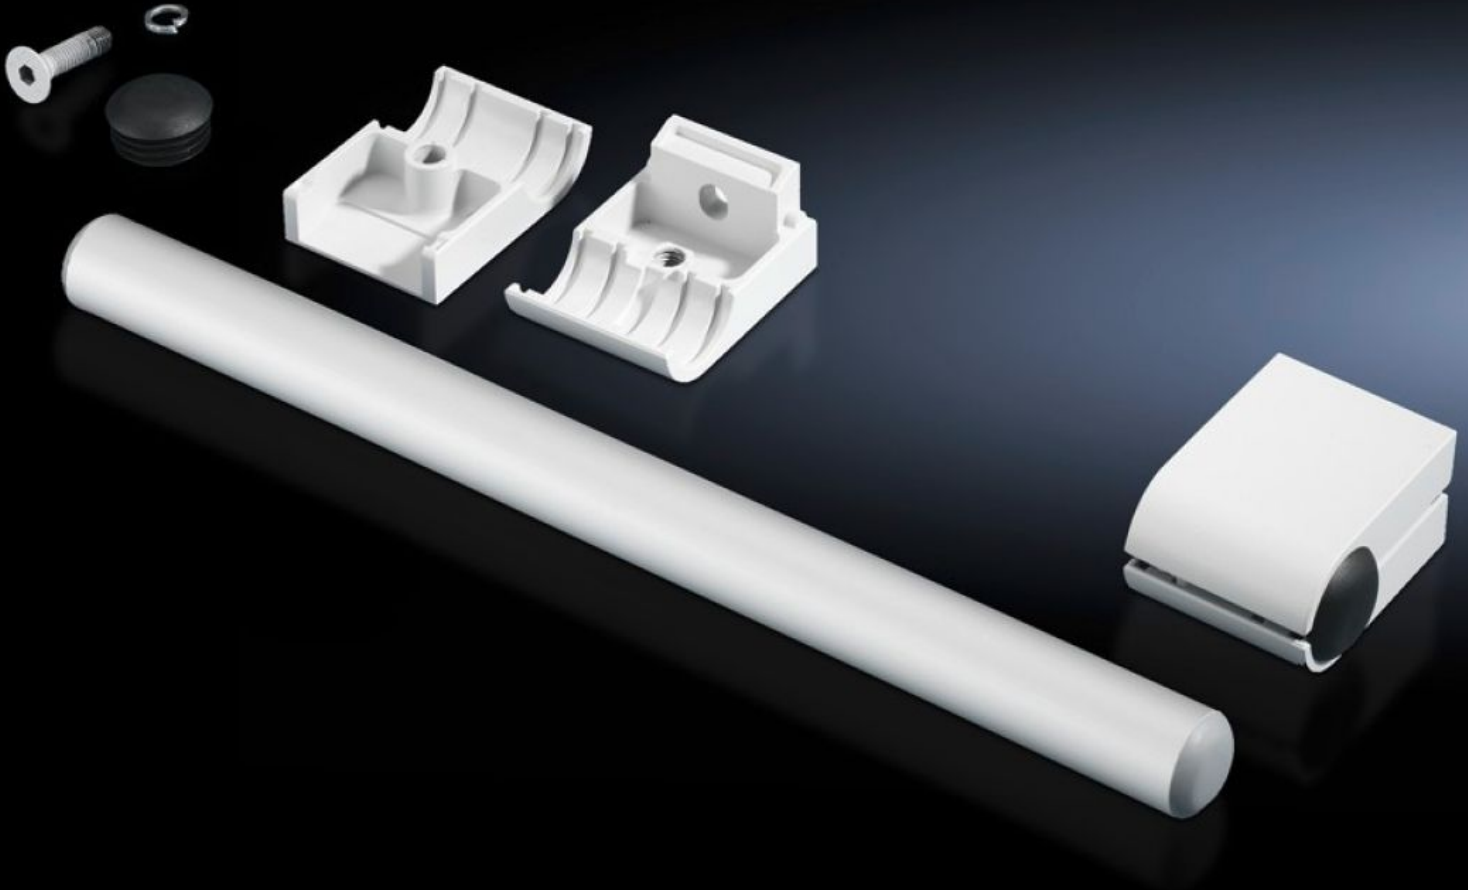

Rittal – The System.

Faster – better – everywhere.

SZ 2389.000

Handle set

State: 9/04/2026 (Source: rittal.com/ie-en)

ENCLOSURES

POWER DISTRIBUTION

CLIMATE CONTROL

IT INFRASTRUCTURE

SOFTWARE & SERVICES

FRIEDHELM LOH GROUP