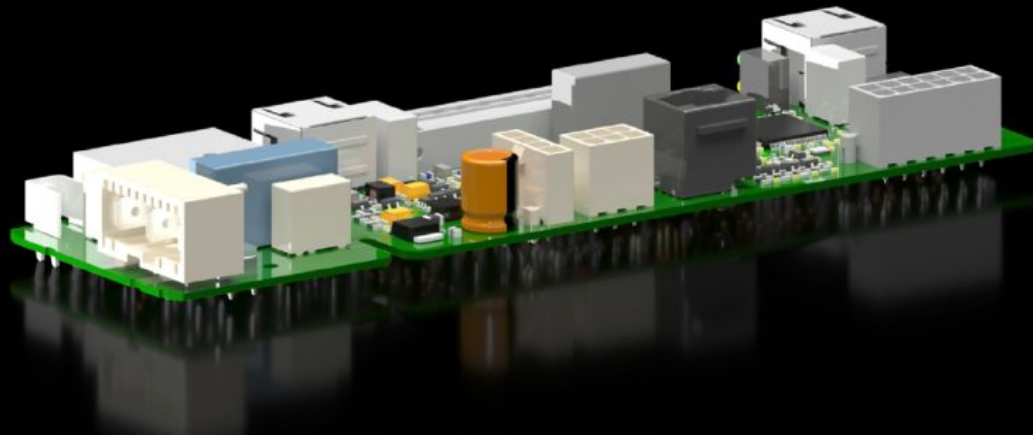

Rittal – The System.

Faster – better – everywhere.

SK 3398.598 Controller

State: 9/04/2026 (Source: rittal.com/ie-en)

ENCLOSURES

POWER DISTRIBUTION

CLIMATE CONTROL

IT INFRASTRUCTURE

SOFTWARE & SERVICES

FRIEDHELM LOH GROUP