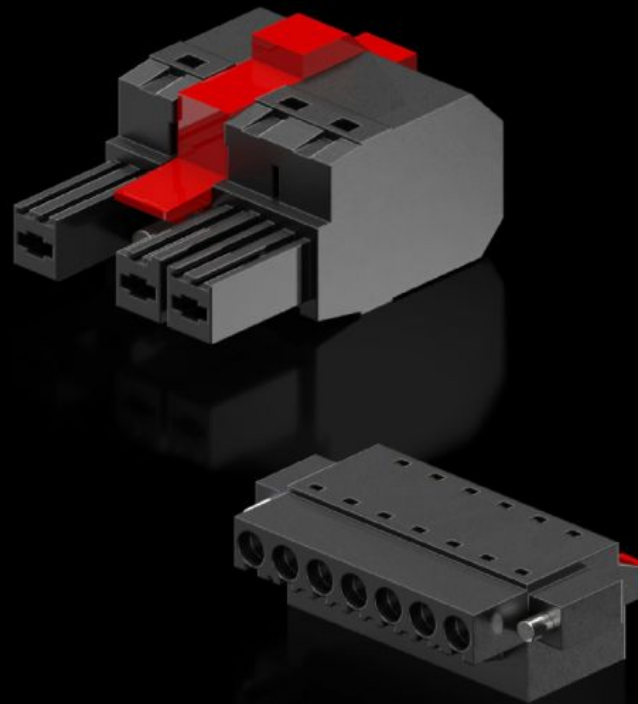

Rittal – The System.

Faster – better – everywhere.

SK 3398.658 Connector

State: 18/04/2026 (Source: rittal.com/ie-en)

ENCLOSURES

POWER DISTRIBUTION

CLIMATE CONTROL

IT INFRASTRUCTURE

SOFTWARE & SERVICES

FRIEDHELM LOH GROUP

SK 3398.658 - Connector

Features

Model No.	SK 3398.658
Packs of	1 set(s)
Net weight	0.03 kg
Gross weight	0.035 kg
Customs tariff number	85369095
ECLASS 8.0	27180704
Product description	for Blue e+ S wall-mounted cooling unit