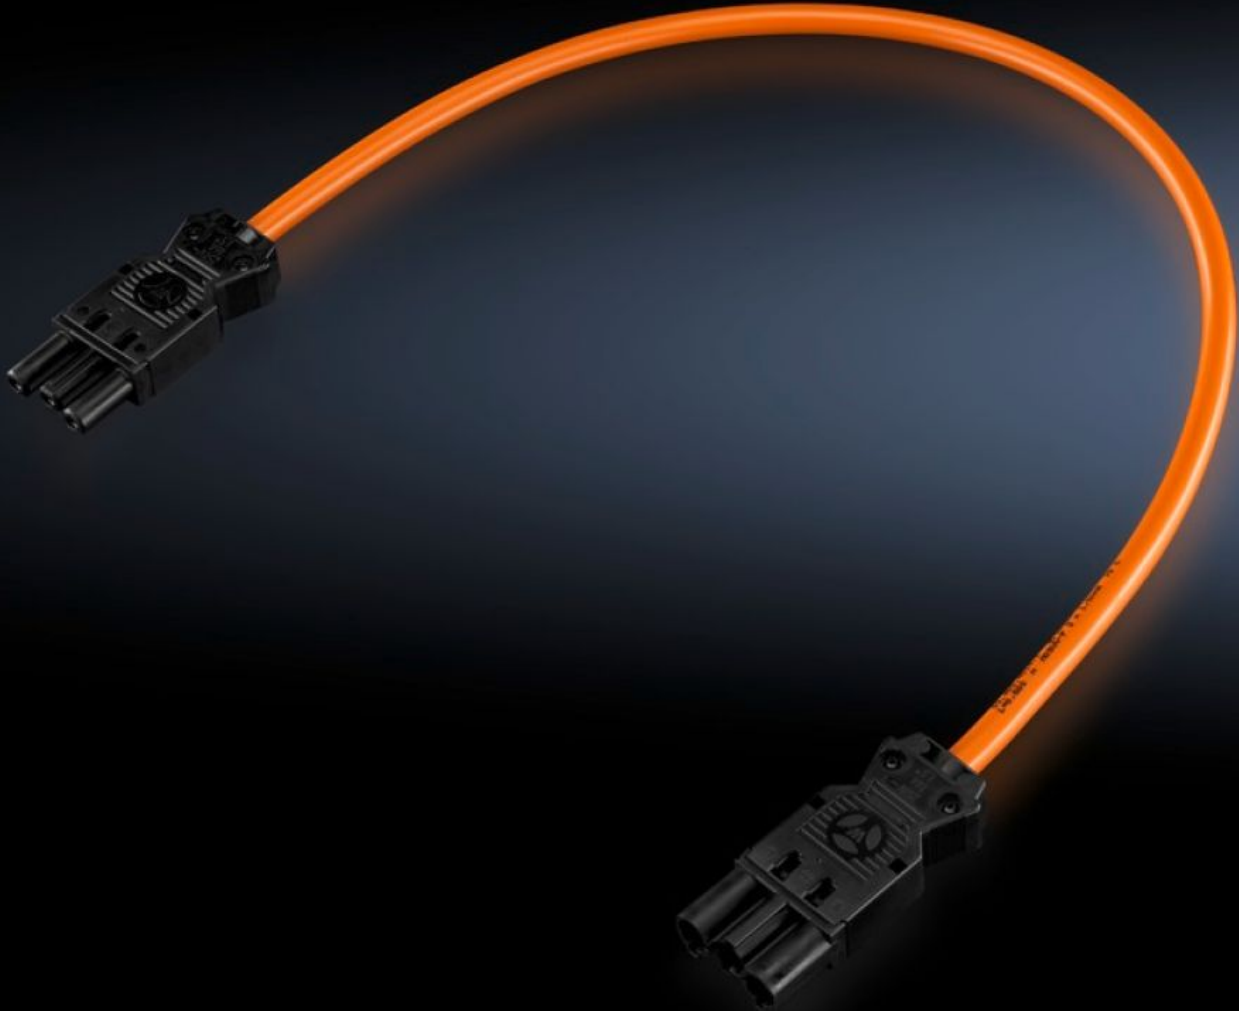

Rittal – The System.

Faster – better – everywhere.

SZ 4315.400 Connection cable

State: 8/05/2026 (Source: rittal.com/ie-en)

ENCLOSURES

POWER DISTRIBUTION

CLIMATE CONTROL

IT INFRASTRUCTURE

SOFTWARE & SERVICES

FRIEDHELM LOH GROUP

SZ 4315.400 - Connection cable

For power supply or through-wiring.

Features

Model No.	SZ 4315.400
Design	Through-wiring/power supply via connection component SZ 2507.500 (with socket and connector)
Length	600 mm
Dimensions	Length: 600 mm
Packs of	5 pc(s).
Net weight	0.39 kg
Gross weight	0.449 kg
Customs tariff number	85444290
ETIM 9	EC001576
ETIM 8	EC001576
ECLASS 8.0	27060402
Product description	SZ Connection cable, for through-wiring/power supply, via connection component 2507.500, with socket and connector, L: 600 mm