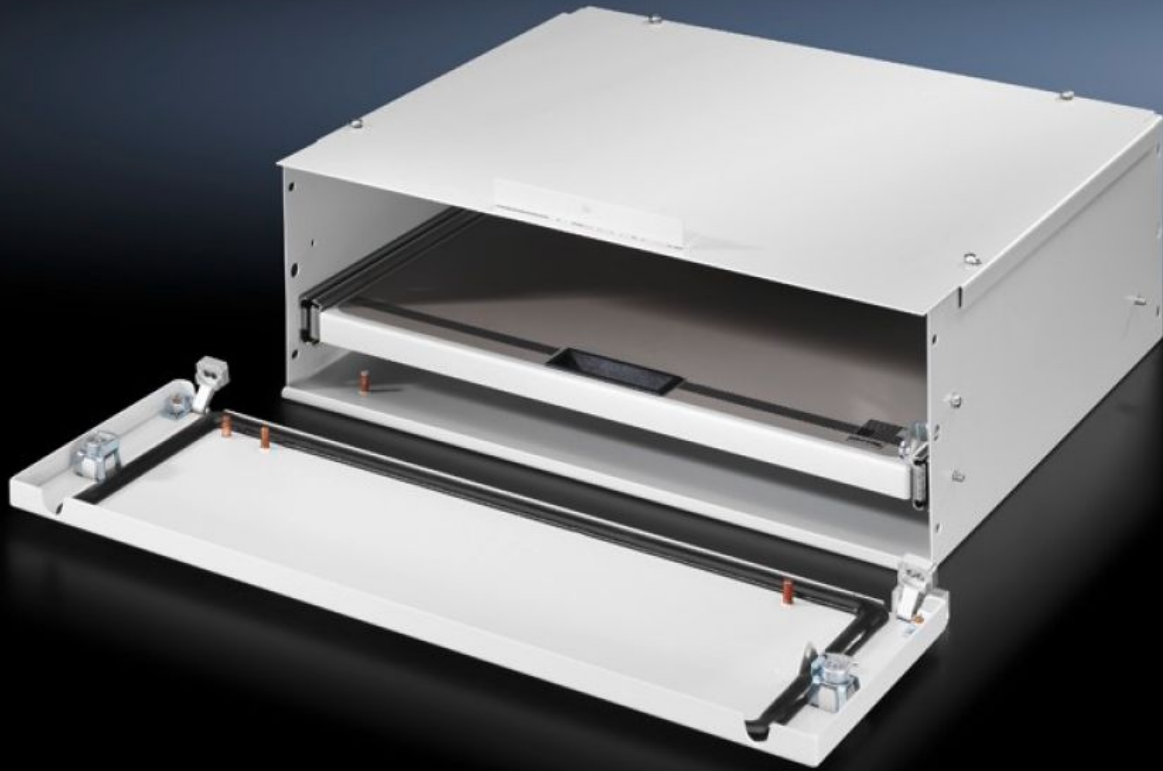

Rittal – The System.

Faster – better – everywhere.

TP 4757.500 Drawer

State: 21/05/2026 (Source: rittal.com/ie-en)

ENCLOSURES

POWER DISTRIBUTION

CLIMATE CONTROL

IT INFRASTRUCTURE

SOFTWARE & SERVICES

FRIEDHELM LOH GROUP

TP 4757.500 - Drawer for universal console TP

For mouse and keyboard with a maximum width of 500 mm. A high level of protection is retained, even with the flap open.

Features

Model No.	TP 4757.500
Product description	For mouse and keyboard with a maximum width of 500 mm. A high level of protection is retained, even with the flap open.
Material	Sheet steel
Surface finish	Textured paint
Colour	RAL 7035
Supply includes	Double-bit lock insert Assembly parts
Dimensions	Height: 200 mm
Assembly instruction	Only suitable for installation without a mounting plate.
IP protection category to IEC 60529	IP 55
Protection category NEMA	NEMA 12
Basic material	Sheet steel
Packs of	1 pc(s).
Net weight	14.887 kg
Gross weight	15.67 kg
Customs tariff number	94039910

Features

ETIM 9	EC000784
ETIM 8	EC000784
ECLASS 8.0	27180504
Product description	MC Drawer for universal console, WH: 600x200 mm, Sheet steel
