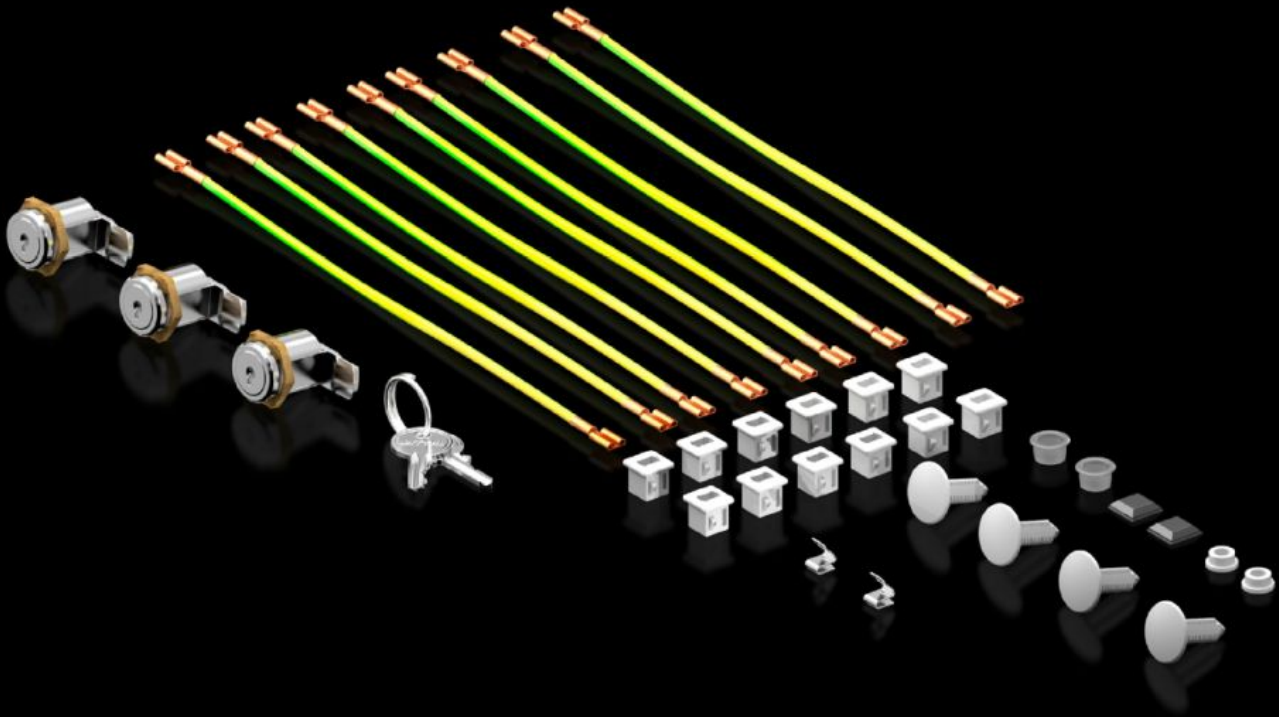

Rittal – The System.

Faster – better – everywhere.

DK 5050.587 Accessory bag

State: 23/05/2026 (Source: rittal.com/ie-en)

ENCLOSURES

POWER DISTRIBUTION

CLIMATE CONTROL

IT INFRASTRUCTURE

SOFTWARE & SERVICES

FRIEDHELM LOH GROUP

DK 5050.587 - Accessory bag for FlatBox

Spare parts available: Accessory bag

Features

Model No.	DK 5050.587
To fit Model No.	7507000 7507010 7507020 7507030
Packs of	1 pc(s).
Net weight	0.2 kg
Gross weight	0.233 kg
Customs tariff number	83024900
ETIM 9	EC000261
ECLASS 8.0	27180101