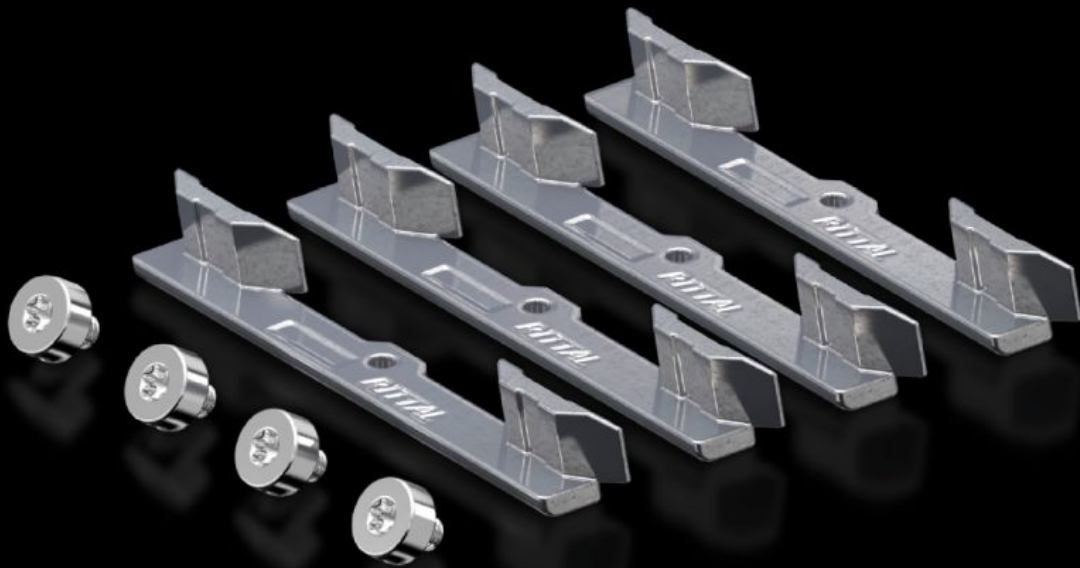

Rittal – The System.

Faster – better – everywhere.

VX 5051.135 Lock element

State: 6/06/2025 (Source: rittal.com/ie-en)

ENCLOSURES

POWER DISTRIBUTION

CLIMATE CONTROL

IT INFRASTRUCTURE

SOFTWARE & SERVICES

FRIEDHELM LOH GROUP

VX 5051.135 - Lock element for two-door VX

Features

Model No.	VX 5051.135
Packs of	1 pc(s).
Net weight	0.178
Gross weight	0.18
Customs tariff number	83015000
EAN	4028177927254
ETIM 9	EC000747
ECLASS 8.0	27180101