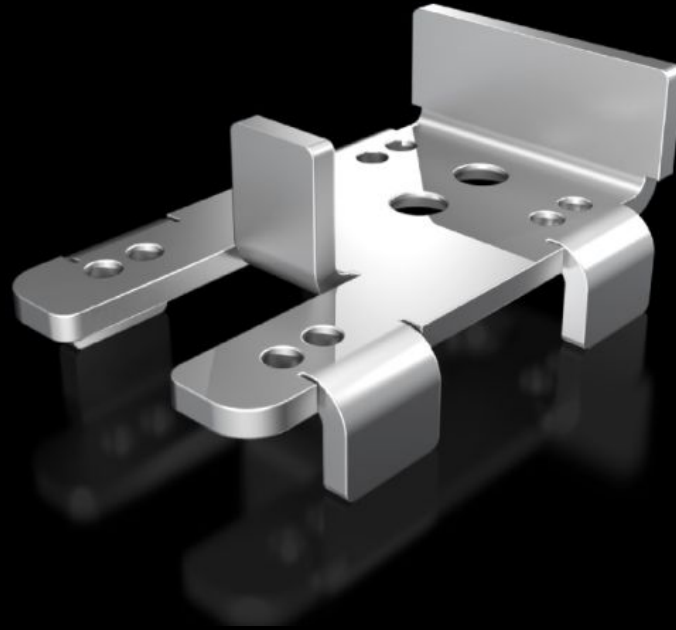

Rittal – The System.

Faster – better – everywhere.

VX 5302.351 Mounting bracket

State: 2/06/2026 (Source: rittal.com/ie-en)

ENCLOSURES

POWER DISTRIBUTION

CLIMATE CONTROL

IT INFRASTRUCTURE

SOFTWARE & SERVICES

FRIEDHELM LOH GROUP

VX 5302.351 - Mounting bracket for door operated switches in VX, VX IT, TX CableNet

For attaching a door-operated switch to the enclosure frame.

Features

Model No.	VX 5302.351
Product description	To secure a door-operated switch to the frame of the VX, VX IT and TX CableNet in conjunction with the various door variants in these enclosure systems. Depending on the door variant, this is secured to the horizontal frame section at the top or onto the vertical sections at the sides.
Supply includes	Assembly parts
Packs of	1 pc(s).
Net weight	0.065 kg
Gross weight	0.071 kg
Customs tariff number	83024900
ETIM 9	EC002620
ECLASS 8.0	27189234
Product description	Mounting bracket to secure a door-operated switch to the frame of the VX, VX IT in conjunction with the various door variants in the VX, VX IT enclosure system.