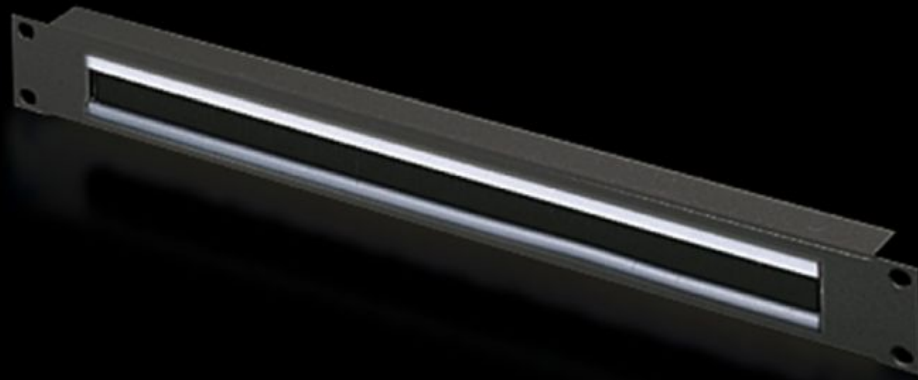

Rittal – The System.

Faster – better – everywhere.

DK 5502.255

Cable management panel with brush strip

State: 2/06/2026 (Source: rittal.com/ie-en)

ENCLOSURES

POWER DISTRIBUTION

CLIMATE CONTROL

IT INFRASTRUCTURE

SOFTWARE & SERVICES

FRIEDHELM LOH GROUP

DK 5502.255 - Cable management panel with brush strip 482.6 mm (19")

With cut-out and brush strip for cable routing.

Features

Model No.	DK 5502.255
Product description	For convenient, simple cable routing between two areas separated by a 482.6 mm (19") mounting level, for example, between the front and rear areas of the 482.6 mm (19") mounting level.
Applications	For locking and simultaneous cable routing in installation zones to the 1 U, 482.6 mm (19") mounting standard
Material	Sheet steel Brush strip: Plastic, UL 94-HB
Surface finish	Spray-finished
Mounting cut-out	Width:390 mm Height:20 mm
Dimensions	Width: 482.6 mm
Units	1 U
Packs of	1 pc(s).
Net weight	0.2 kg
Gross weight	0.486 kg
Customs tariff number	73269098
ETIM 9	EC000322

Features

ECLASS 8.0

27400604

Product description

DK Cable entry panel, 1 U, 482.6 mm (19"), WxH: 390x20 mm, With brush strip, RAL 9005