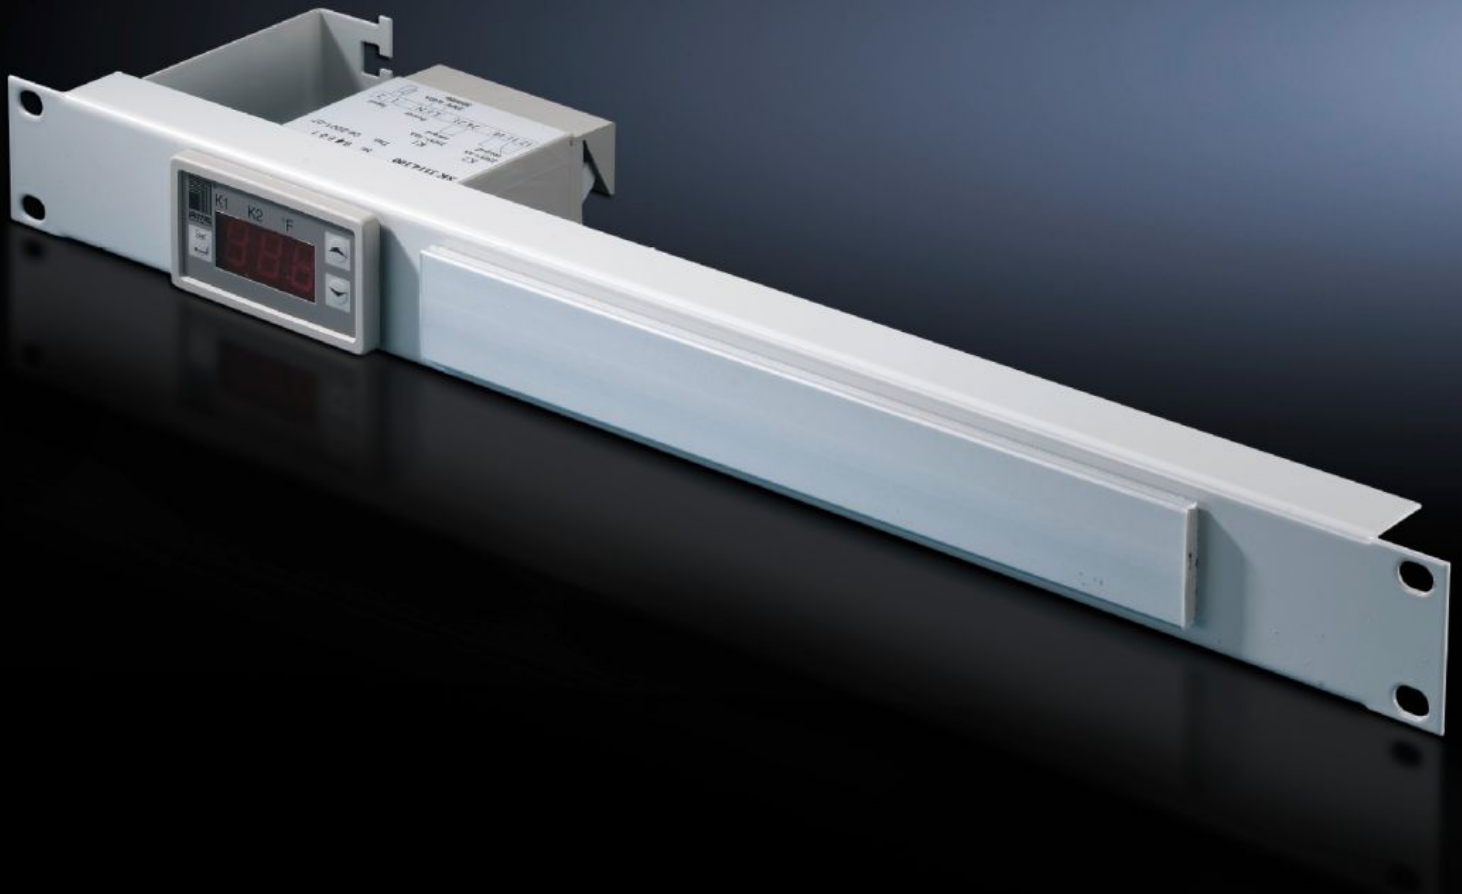

Rittal – The System.

Faster – better – everywhere.

SK 7109.035

**Digital enclosure internal
temperature display and thermostat**

State: 18/06/2026 (Source: rittal.com/ie-en)

ENCLOSURES

POWER DISTRIBUTION

CLIMATE CONTROL

IT INFRASTRUCTURE

SOFTWARE & SERVICES

FRIEDHELM LOH GROUP

SK 7109.035 - Digital enclosure internal temperature display and thermostat integrated into a patch panel 1 U

Features

Model No.	SK 7109.035
Product description	Including cable attachment for connection cable and label holder.
Technical specifications	Three-digit, 7-segment display Option of switching between °C/°F Includes 1800 mm long NTC sensor Two relay outputs as change-over contact and normally open contact (max. contact load 230 V, 6 A) Freely selectable switching difference
Colour	RAL 7035
Packs of	1 pc(s).
Setting range	5 °C...55 °C
Rated operating voltage	100 V - 230 V, 1~, 50 Hz/60 Hz 24 V - 60 V (DC)
Net weight	0.72 kg
Gross weight	0.86 kg
Customs tariff number	94039910
ETIM 9	EC004587
ETIM 8	EC004587
ECLASS 8.0	27210707
Product description	DK Patch-Panel, with digital enclosure internal , temperature display and thermostat, 1 HE, 482.6 mm (19"), Installation depth: 100 mm, RAL 7036

Tender text

Rittal patch panel with temperature display
and thermostat, RAL 7035

Small dimensions

Depth: 100 mm

„The three-digit, 7-segment display is 13 mm high and
easy to read

„can be switched between °C/°F

Setting range: +5°C to +55°C

„Display and switching accuracy ± 2 K

„Mounting cutout 68 x 33 mm

„Minimum and maximum recorded temperatures are saved
until the next reset.

Material: Spray finished in RAL 7035