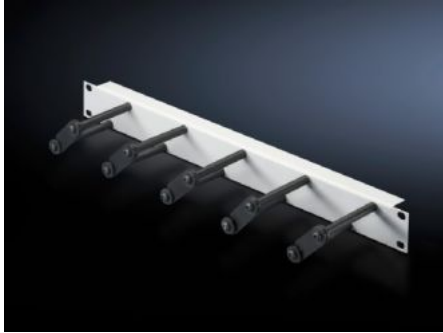

# DK 7257.050 - Cable management panel with cable routing bars for horizontal cable management

For horizontal management of the patch cables with cable routing bars, allows user-friendly modification and extension of the cabling by opening the individual cable routing bars.

## Features

Model No.	DK 7257.050
Product description	For horizontal management of the patch cables with 5 cable routing bars. Opening the individual cable routing bars allows user-friendly modification and extension of the cabling.
Material	Panel: Sheet steel, spray finished Cable routing bars: Plastic
Colour	Panel: RAL 7035 Cable routing bars: RAL 9005
Depth of bars	100 mm
Number bars per U	5
Dimensions	Width: 482.6 mm
Units	1 U
Packs of	1 pc(s).
Net weight	0.6 kg
Gross weight	0.629 kg
Customs tariff number	73182900
ETIM 9	EC002624