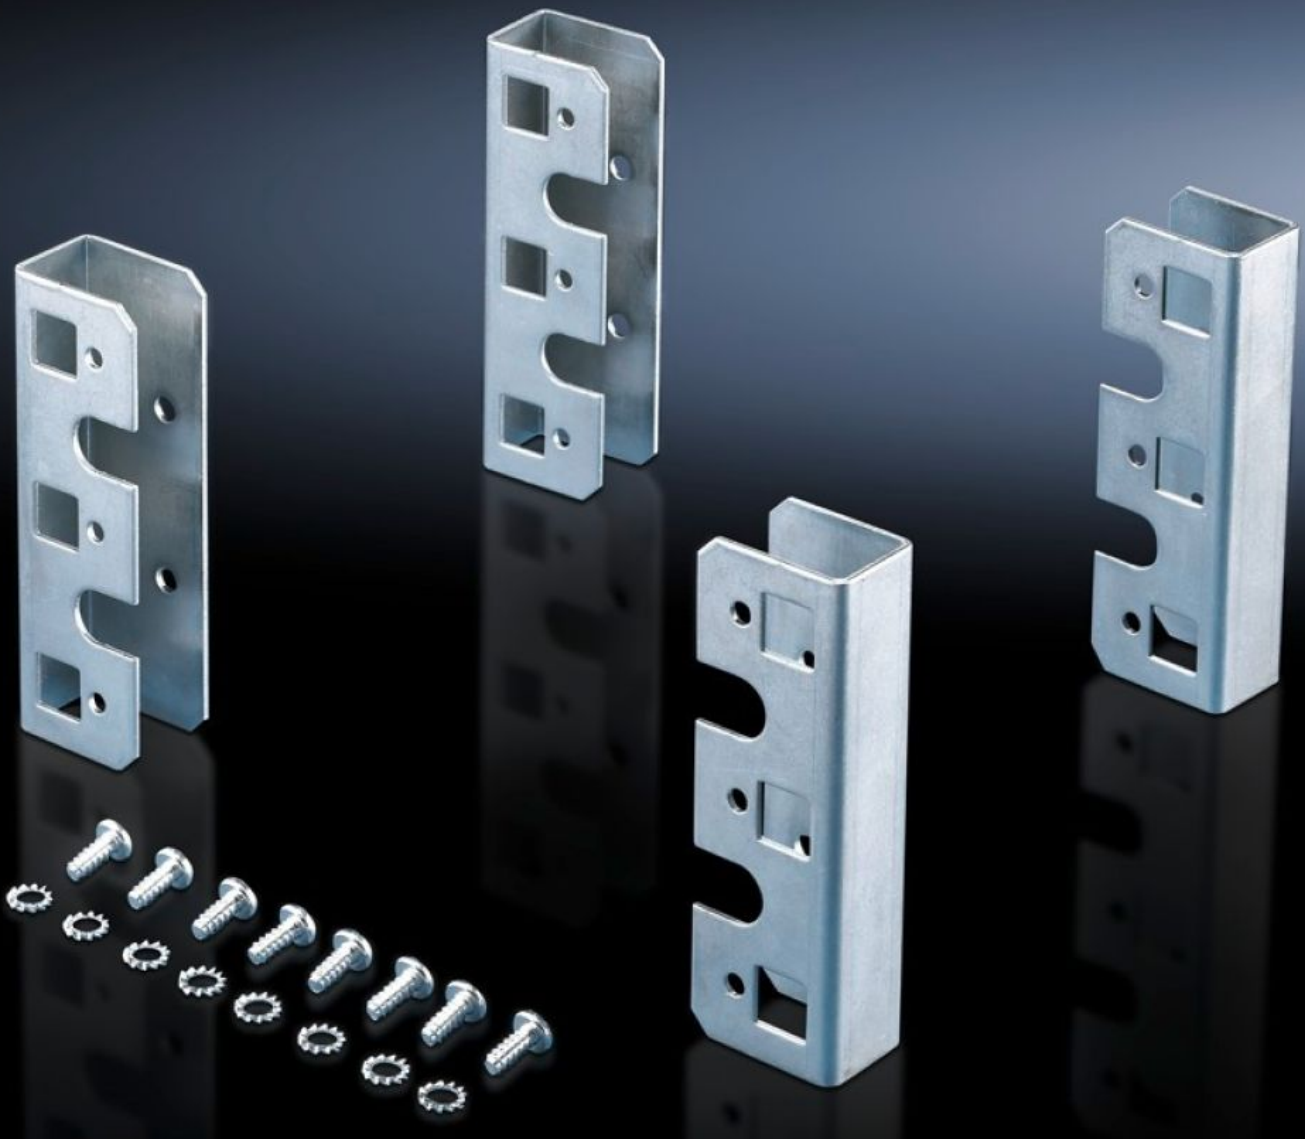

Rittal – The System.

Faster – better – everywhere.

DK 7827.300

Adaptor for L-shaped mounting angles

State: 23/05/2026 (Source: rittal.com/ie-en)

ENCLOSURES

POWER DISTRIBUTION

CLIMATE CONTROL

IT INFRASTRUCTURE

SOFTWARE & SERVICES

FRIEDHELM LOH GROUP

DK 7827.300 - Adaptor for L-shaped mounting angles for TS

For TS network enclosures, for mounting component shelves and slide rails on L-shaped mounting angles.

Features

Model No.	DK 7827.300
Product description	For mounting component shelves and slide rails on L-shaped mounting angles.
Material	Sheet steel
Supply includes	Assembly parts
Packs of	4 pc(s).
Net weight	0.652 kg
Gross weight	0.755 kg
Customs tariff number	83024900
ETIM 9	EC002625
ECLASS 8.0	27189234
Product description	DK Adaptor for L-shaped mounting angles, L-shaped mounting angle, For TS

Tender text

DK-TS L-shaped mounting angle adaptor

Material: Sheet steel, zinc-plated, passivated