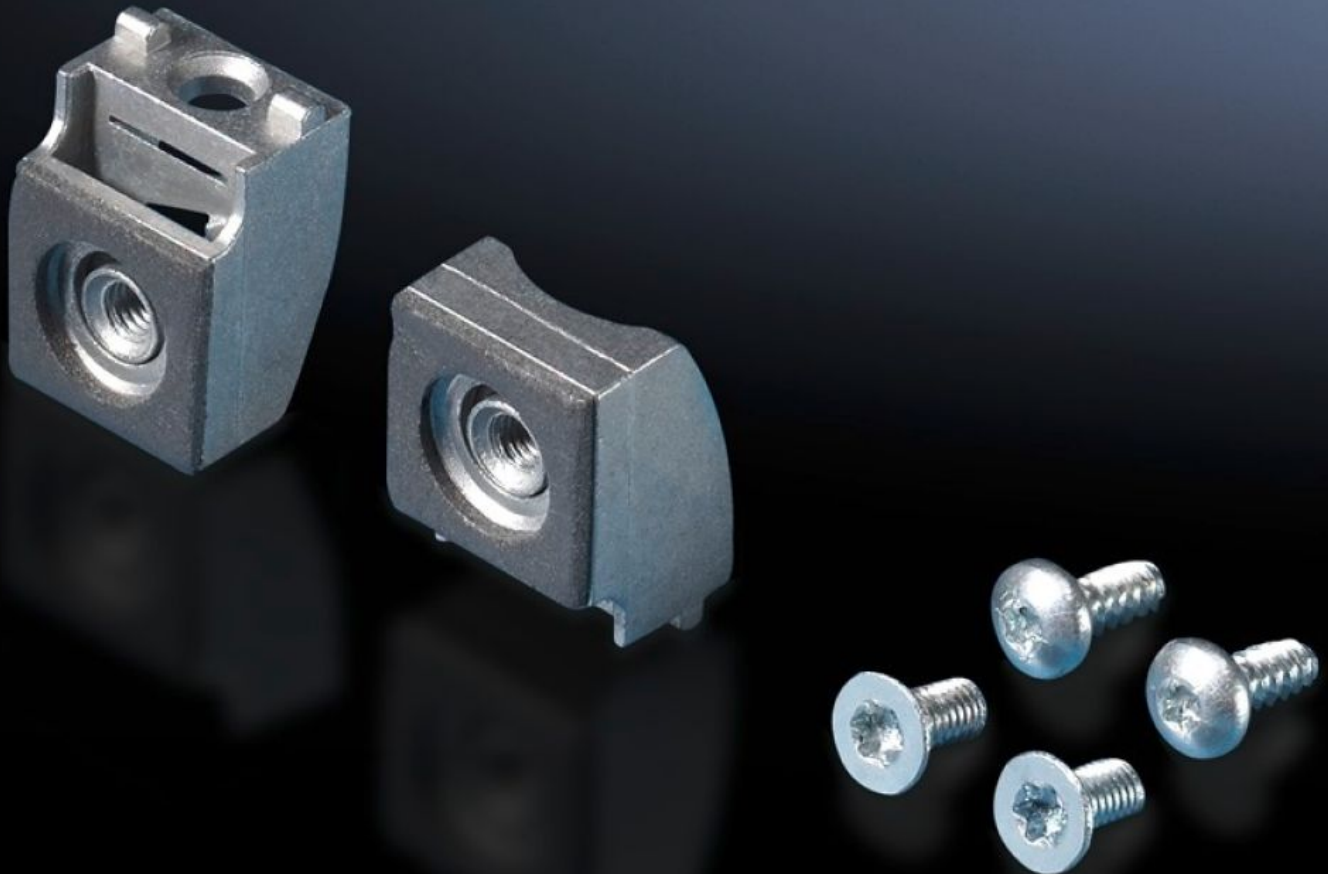

Rittal – The System.

Faster – better – everywhere.

TS 8800.071

Enclosure panel holders, internal

State: 23/05/2026 (Source: rittal.com/ie-en)

ENCLOSURES

POWER DISTRIBUTION

CLIMATE CONTROL

IT INFRASTRUCTURE

SOFTWARE & SERVICES

FRIEDHELM LOH GROUP

TS 8800.071 - Enclosure panel holders, internal for TS, VX SE

for additional fixing of the side or rear panel with heavy installed equipment and high dynamic loads.

Features

Model No.	TS 8800.071
Product description	for additional fixing of the side or rear panel with heavy installed equipment and high dynamic pressures.
Packs of	10 pc(s).
Net weight	0.35 kg
Gross weight	0.383 kg
Customs tariff number	73269098
ETIM 9	EC002624
ECLASS 8.0	27189265
Product description	TS Enclosure panel holders, internal, for TS