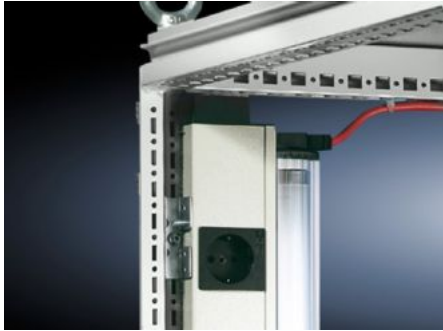

IT INFRASTRUCTURE

SOFTWARE & SERVICES

FRIEDHELM LOH GROUP

TS 8800.360 - Adaptor bracket TS

For attaching a system light or cable duct in a TS.

Features

Model No.	TS 8800.360
Product description	For external mounting of system lights and cable ducts on the vertical TS, SE enclosure section, and also on the horizontal SE enclosure section (top, in the width)
Material	Sheet steel
Surface finish	Zinc-plated
Supply includes	Assembly screws
Packs of	6 pc(s).
Net weight	0.234
Gross weight	0.247
Customs tariff number	73182900
EAN	4028177243859
ETIM 9	EC002625
ECLASS 8.0	27189234