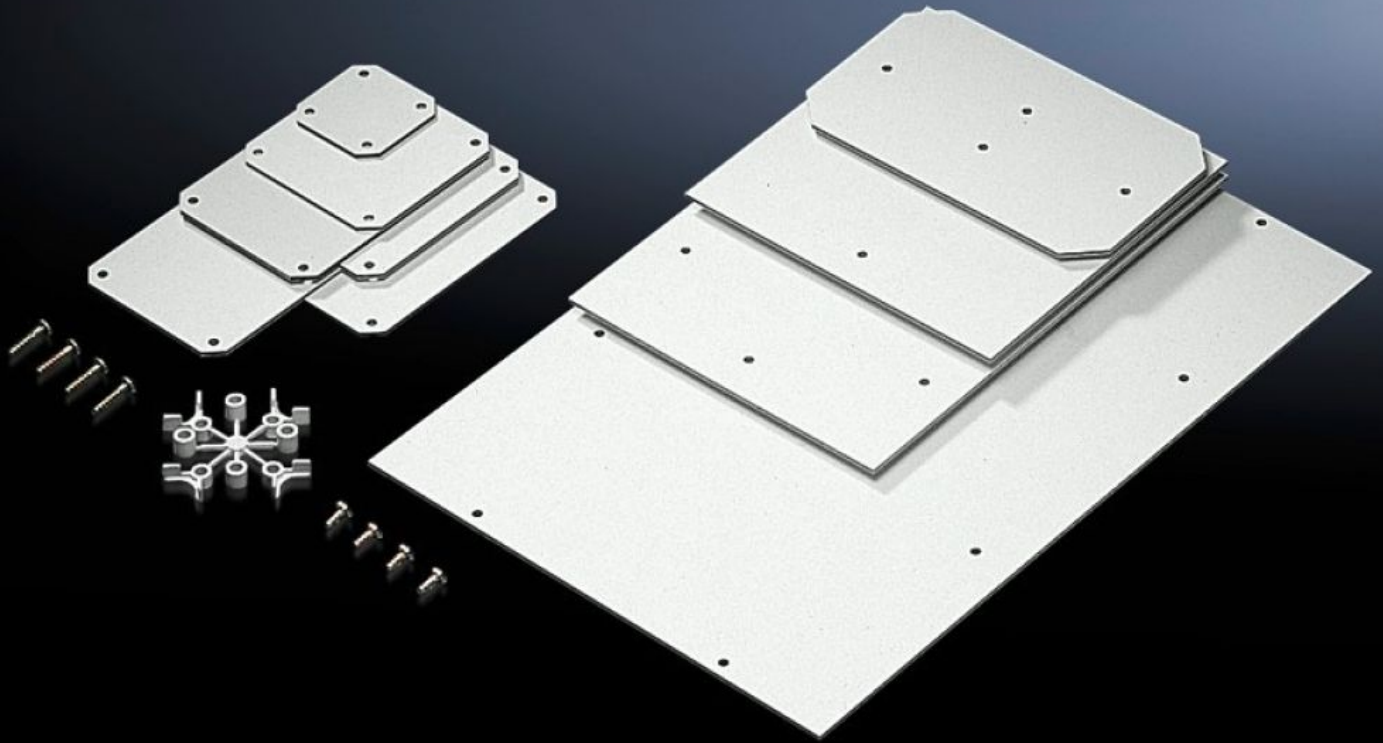

Rittal – The System.

Faster – better – everywhere.

PK 9545.000 Mounting plate

State: 23/05/2026 (Source: rittal.com/ie-en)

ENCLOSURES

POWER DISTRIBUTION

CLIMATE CONTROL

IT INFRASTRUCTURE

SOFTWARE & SERVICES

FRIEDHELM LOH GROUP

PK 9545.000 - Mounting plate for PK

For individual interior installation.

Features

Model No.	PK 9545.000
Product description	For individual interior installation.
Material	2.5 mm melamine phenol-coated laminated paper
Colour	RAL 7035
Supply includes	Mounting plate Self-tapping assembly screws
Dimensions mounting plate (W x H)	110 mm x 110 mm
To fit	Enclosure type: PK Width: = 130 mm Height: = 130 mm
Packs of	10 pc(s).
Net weight	0.54 kg
Customs tariff number	39269097
ETIM 9	EC000213
ECLASS 8.0	27409216