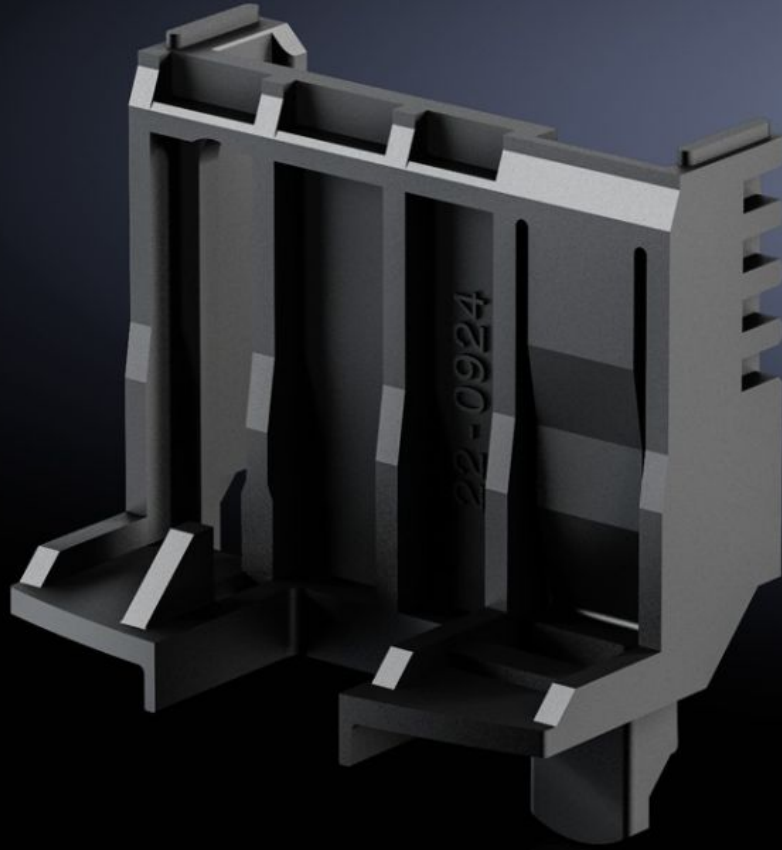

Rittal – The System.

Faster – better – everywhere.

SV 9635.620 Positioner

State: 8/07/2026 (Source: rittal.com/ie-en)

ENCLOSURES

POWER DISTRIBUTION

CLIMATE CONTROL

IT INFRASTRUCTURE

SOFTWARE & SERVICES

FRIEDHELM LOH GROUP