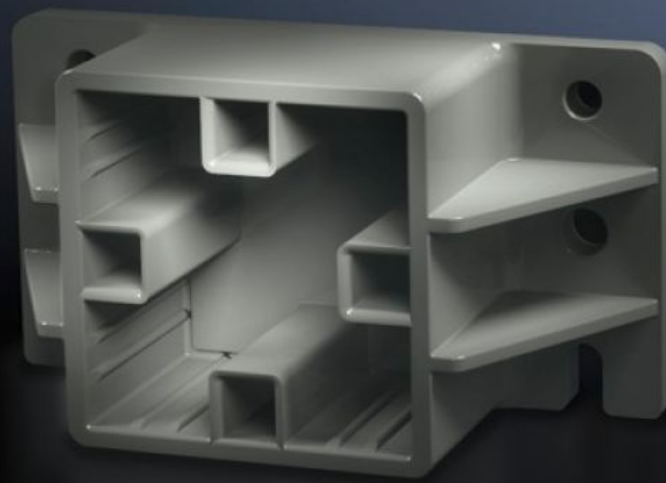

Rittal – The System.

Faster – better – everywhere.

SV 9649.010 End supports

State: 9/06/2026 (Source: rittal.com/ie-en)

ENCLOSURES

POWER DISTRIBUTION

CLIMATE CONTROL

IT INFRASTRUCTURE

SOFTWARE & SERVICES

FRIEDHELM LOH GROUP