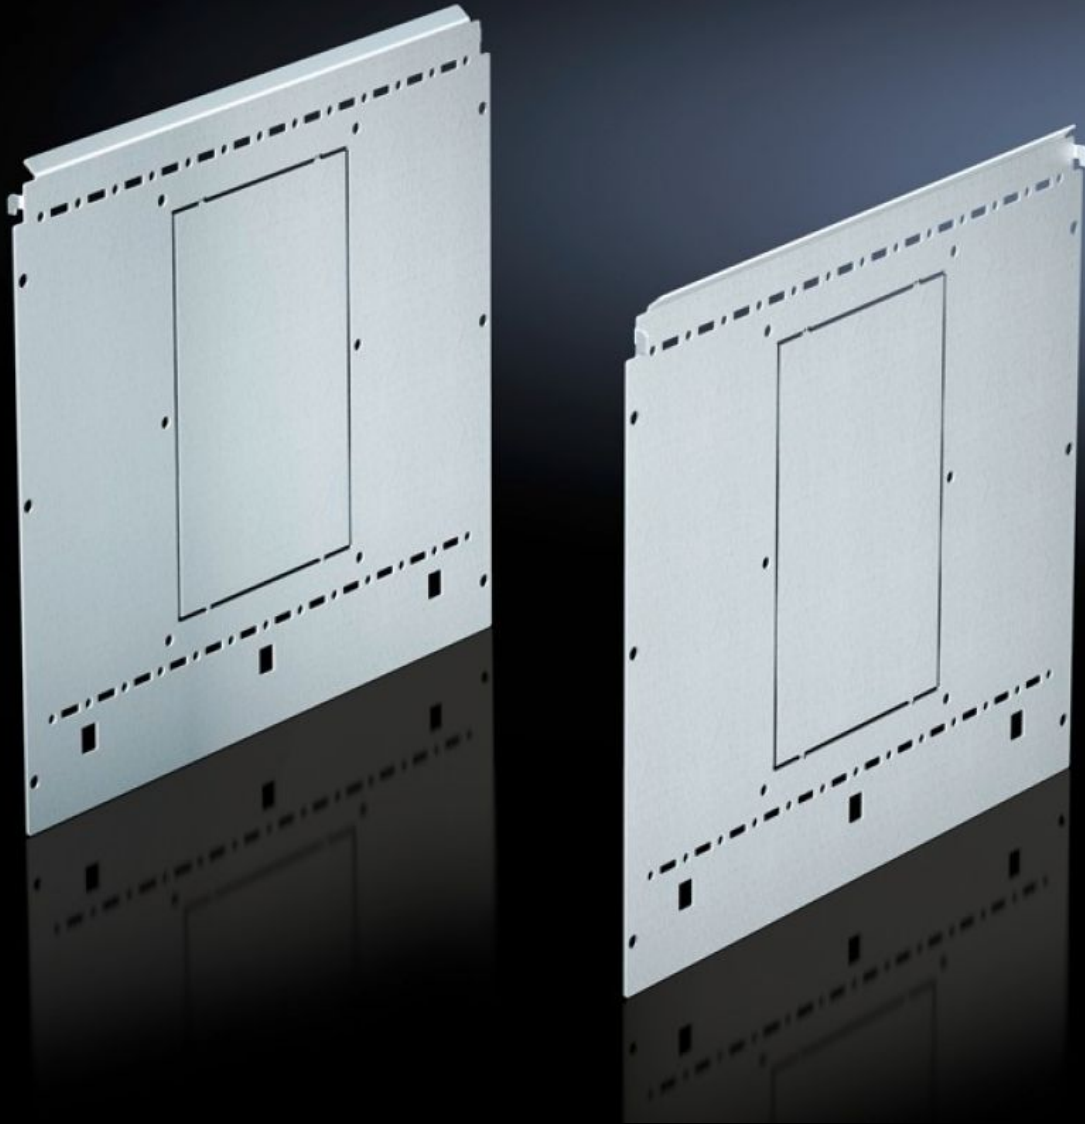

Rittal – The System.

Faster – better – everywhere.

SV 9673.044

Compartment side panel module

State: 13/05/2026 (Source: rittal.com/ie-en)

ENCLOSURES

POWER DISTRIBUTION

CLIMATE CONTROL

IT INFRASTRUCTURE

SOFTWARE & SERVICES

FRIEDHELM LOH GROUP

SV 9673.044 - Compartment side panel module for internal compartmentalisation

Side divider panel for compartments, for locating into the TS pitch pattern.

Features

Model No.	SV 9673.044
Product description	Side divider panel for compartments, for locating into the TS pitch pattern. Prepared for the location of mounting brackets for horizontal compartment dividers or mounting plates. Two TS system punchings allow the use of additional TS accessories. The side panel modules for reduced compartment depth and an auxiliary construction using TS punched rails 17 x 17 mm can be used to provide a separate enclosure space in the side panel area, e.g. for the provision of a busbar system.
Material	Sheet steel, 1.5 mm
Surface finish	Zinc-plated
Supply includes	Assembly parts
For compartment depth	400 mm
Dimensions	Height: 400 mm
Packs of	2 pc(s).
Net weight	3.1 kg
Customs tariff number	73269098
ETIM 9	EC002525
ECLASS 8.0	27400613

Features

Product description

SV Compartment side panel module, H: 400 mm, for D: 400 mm