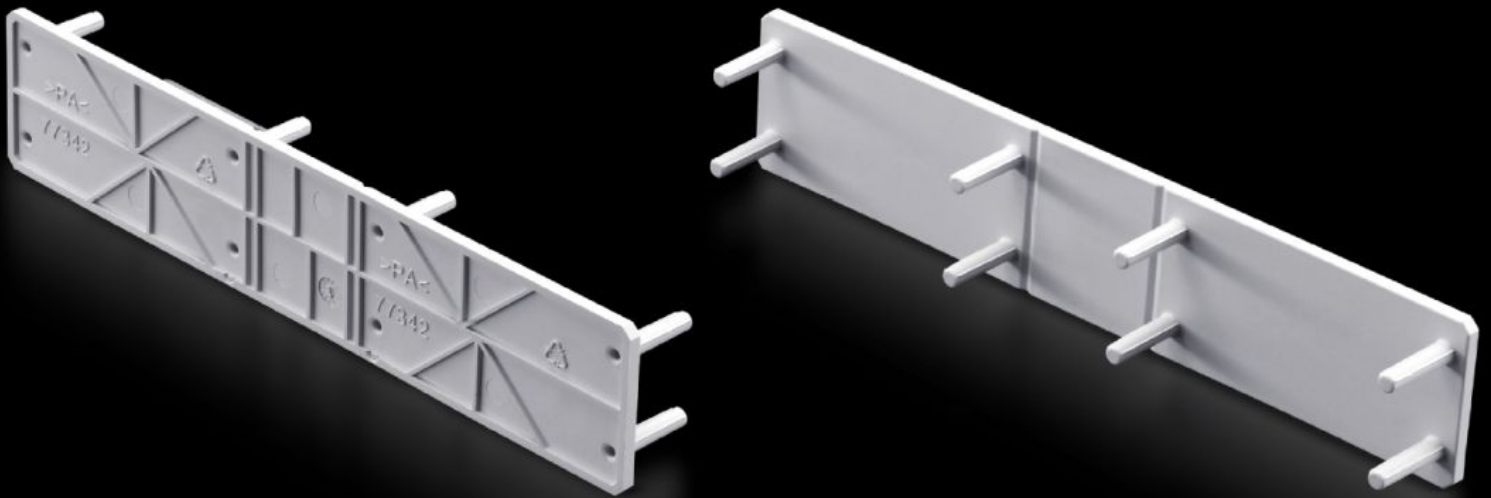

Rittal – The System.

Faster – better – everywhere.

SV 9677.415 Cover

State: 23/05/2026 (Source: rittal.com/ie-en)

ENCLOSURES

POWER DISTRIBUTION

CLIMATE CONTROL

IT INFRASTRUCTURE

SOFTWARE & SERVICES

FRIEDHELM LOH GROUP

SV 9677.415 - Cover for NH slimline fuse-switch disconnectors

To increase rear contact hazard protection of the NH slimline fuse-switch-disconnector in the top section when mounting on a 185 mm bar system with contact hazard protection.

Features

Model No.	SV 9677.415
Product description	To increase rear contact hazard protection of the NH slimline fuse-switch-disconnector in the top section when mounting on a 185 mm bar system with contact hazard protection.
Material	Polyamide
Colour	RAL 7035
For size	1 - 3
Packs of	5 pc(s).
Net weight	0.1 kg
Gross weight	0.112 kg
Customs tariff number	94039910
ETIM 9	EC000775
ECLASS 8.0	27142116
Product description	SV Cover, for NH slimline fuse-switch disconnector, size 1-3 (185 mm), rear side