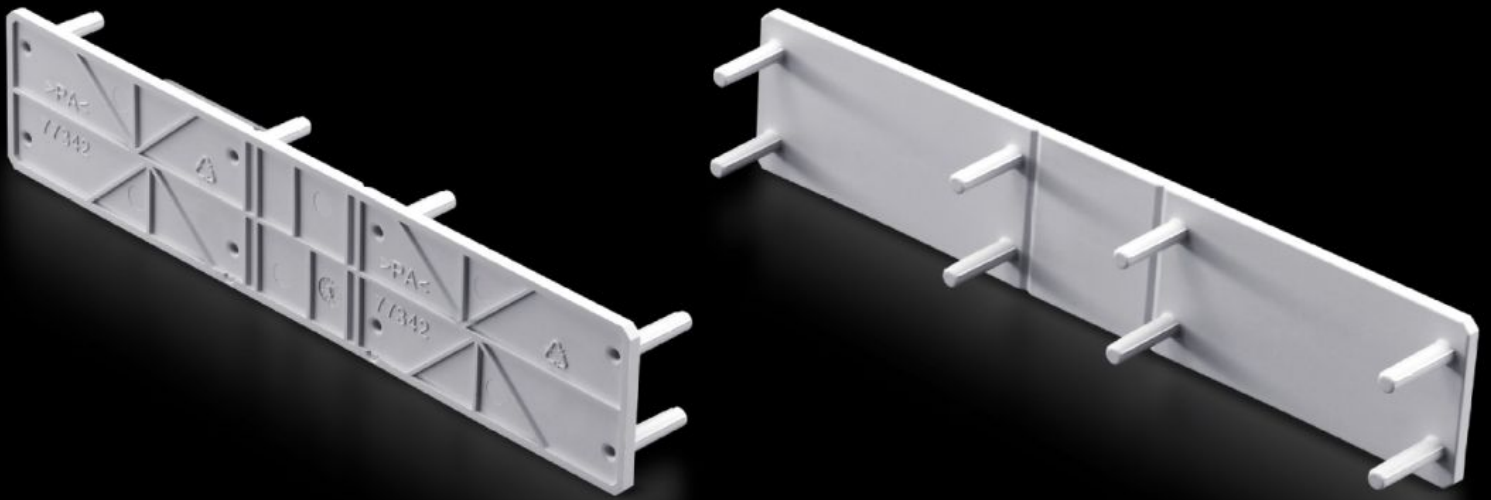

Rittal – The System.

Faster – better – everywhere.

SV 9677.415 Cover

State: 22/05/2026 (Source: rittal.com/ie-en)

ENCLOSURES

POWER DISTRIBUTION

CLIMATE CONTROL

IT INFRASTRUCTURE

SOFTWARE & SERVICES

FRIEDHELM LOH GROUP

SV 9677.415 - Cover for NH slimline fuse-switch disconnectors

To increase rear contact hazard protection of the NH slimline fuse-switch-disconnector in the top section when mounting on a 185 mm bar system with contact hazard protection.

Features

Model No.	SV 9677.415
Product description	To increase rear contact hazard protection of the NH slimline fuse-switch-disconnector in the top section when mounting on a 185 mm bar system with contact hazard protection.
Material	Polyamide
Colour	RAL 7035
For size	1 - 3
Packs of	5 pc(s).
Net weight	0.1 kg
Gross weight	0.112 kg
Customs tariff number	94039910
ETIM 9	EC000775
ECLASS 8.0	27142116
Product description	SV Cover, for NH slimline fuse-switch disconnector, size 1-3 (185 mm), rear side