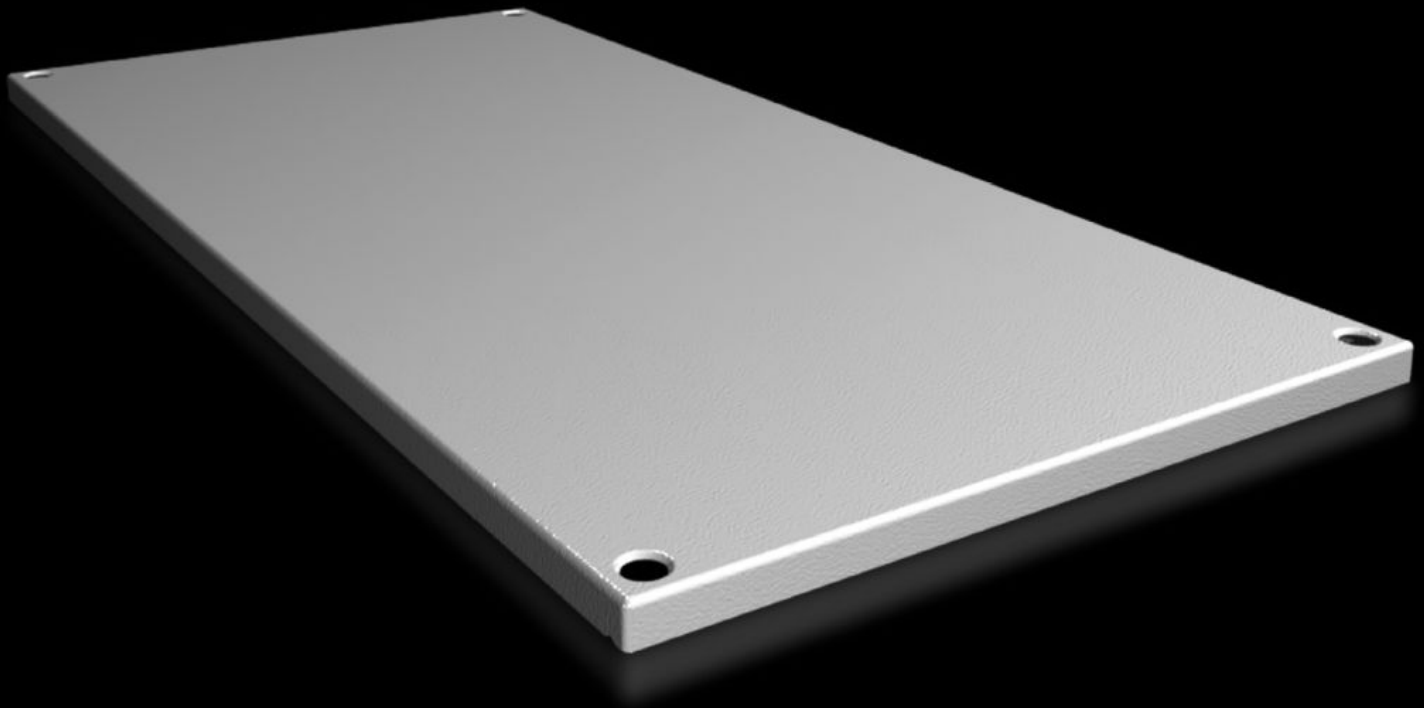

Rittal – The System.

Faster – better – everywhere.

SV 9681.648

Roof plate IP 55, solid

State: 23/05/2026 (Source: rittal.com/ie-en)

ENCLOSURES

POWER DISTRIBUTION

CLIMATE CONTROL

IT INFRASTRUCTURE

SOFTWARE & SERVICES

FRIEDHELM LOH GROUP

SV 9681.648 - Roof plate IP 55, solid for VX, VX IT

For enclosures without roof plate and in exchange for the standard roof in other enclosures.

Features

Model No.	SV 9681.648
Product description	For enclosures without roof plate and in exchange for the standard roof.
Material	Sheet steel, 1.5 mm
Surface finish	Textured paint
Colour	RAL 7035
Supply includes	Assembly parts
To fit	Width: = 400 mm Depth: = 800 mm
Packs of	1 pc(s).
Net weight	3.6 kg
Gross weight	4.9 kg
Customs tariff number	94039910
ETIM 9	EC000744
ECLASS 8.0	27182405
Product description	SV Roof plate for VX, width x depth 400x800 mm, IP 55