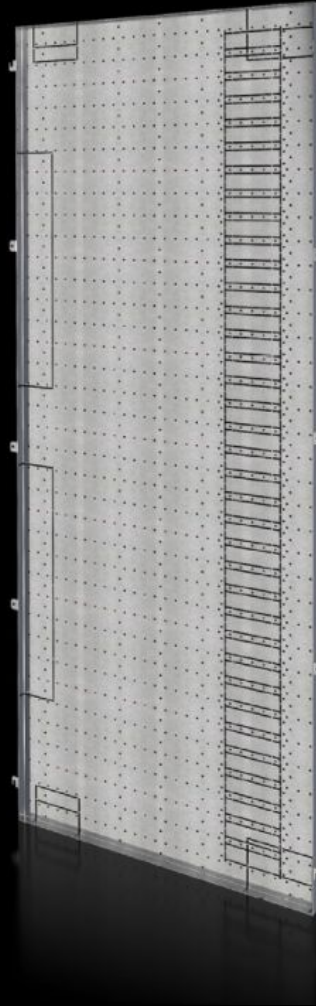

Rittal – The System.

Faster – better – everywhere.

SV 9683.008

Compartment side panel

State: 7/07/2026 (Source: rittal.com/ie-en)

ENCLOSURES

POWER DISTRIBUTION

CLIMATE CONTROL

IT INFRASTRUCTURE

SOFTWARE & SERVICES

FRIEDHELM LOH GROUP

SV 9683.008 - Compartment side panel for VX

Side divider panel for attaching partial mounting plates and compartment dividers.

Features

Model No.	SV 9683.008
Design	For busbar system assembly in the rear section
Product description	Side divider panel for attaching partial mounting plates and compartment dividers.
Material	Sheet steel, 1.5 mm
Surface finish	Zinc-plated
Supply includes	Assembly parts
Dimensions	Height: 1,881 mm Depth: 738 mm
To fit	Height: = 2,000 mm Depth: = 800 mm
Packs of	2 pc(s).
Net weight	34 kg
Customs tariff number	94039910
ETIM 9	EC002525
ECLASS 8.0	27400613
Product description	SV Compartment side panel, HD: 1881x738 mm, for VX (HD: 2000x800 mm)