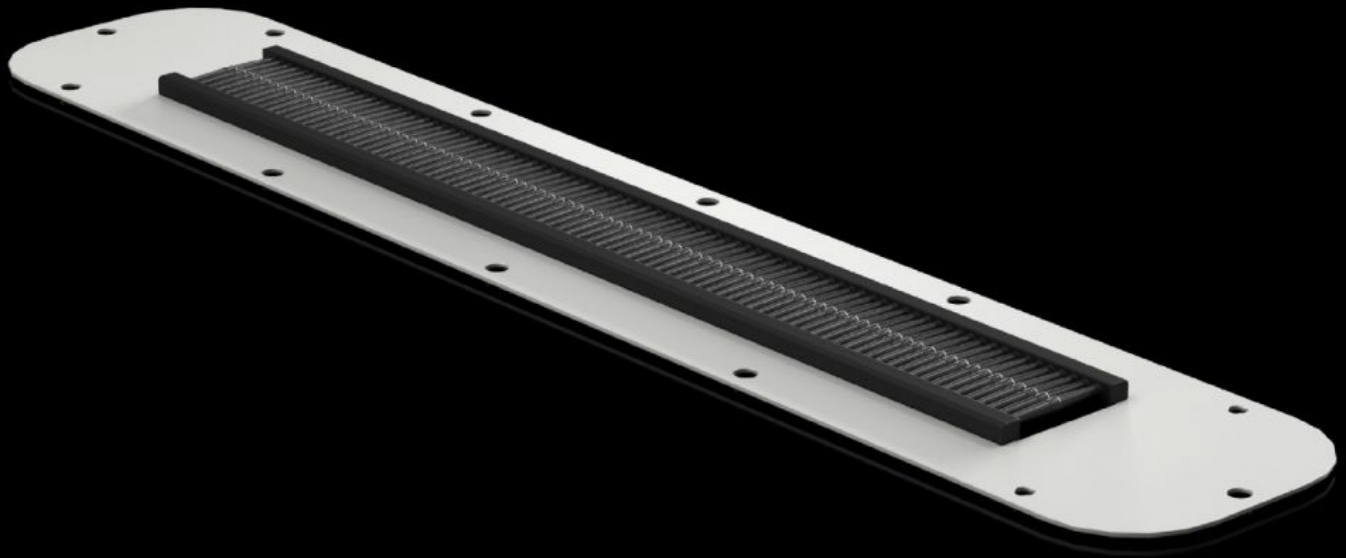

Rittal – The System.

Faster – better – everywhere.

AX 2260.060 Gland plates

State: 17/6/2026 (Source: rittal.com/in-en)

ENCLOSURES

POWER DISTRIBUTION

CLIMATE CONTROL

IT INFRASTRUCTURE

SOFTWARE & SERVICES

FRIEDHELM LOH GROUP

AX 2260.060 - Gland plates for AX wall-mounted enclosure, 3-part

Features

Model No.	AX 2260.060
Design	with brush strip
Material	Sheet steel
Colour	RAL 7035
Packs of	1 pc(s).
Net weight	0.54 kg
Gross weight	0.544 kg
Customs tariff number	73079100
Product description	AX gland plate with brush strip, for AX wall-mounted enclosure, 3-part, sheet steel, RAL 7035