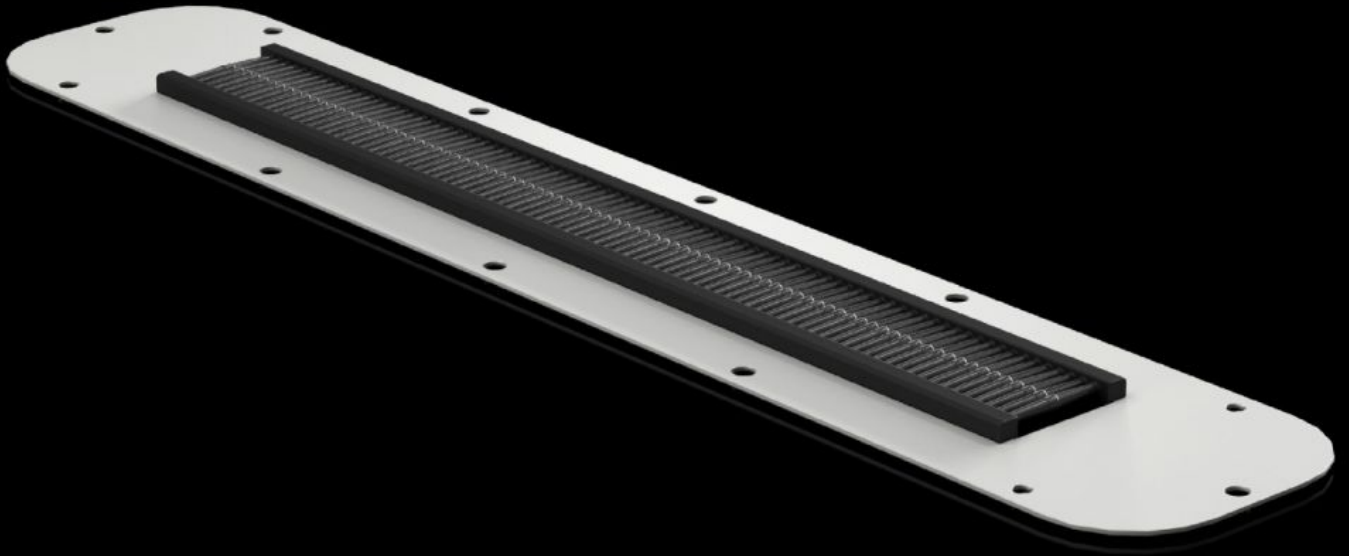

Rittal – The System.

Faster – better – everywhere.

AX 2260.060 Gland plates

State: 6/4/2026 (Source: rittal.com/in-en)

ENCLOSURES

POWER DISTRIBUTION

CLIMATE CONTROL

IT INFRASTRUCTURE

SOFTWARE & SERVICES

FRIEDHELM LOH GROUP

AX 2260.060 - Gland plates for AX wall-mounted enclosure, 3-part

Features

Model No.	AX 2260.060
Design	with brush strip
Material	Sheet steel
Colour	RAL 7035
Packs of	1 pc(s).
Net weight	0.54 kg
Gross weight	0.544 kg
Customs tariff number	73079100
Product description	AX gland plate with brush strip, for AX wall-mounted enclosure, 3-part, sheet steel, RAL 7035