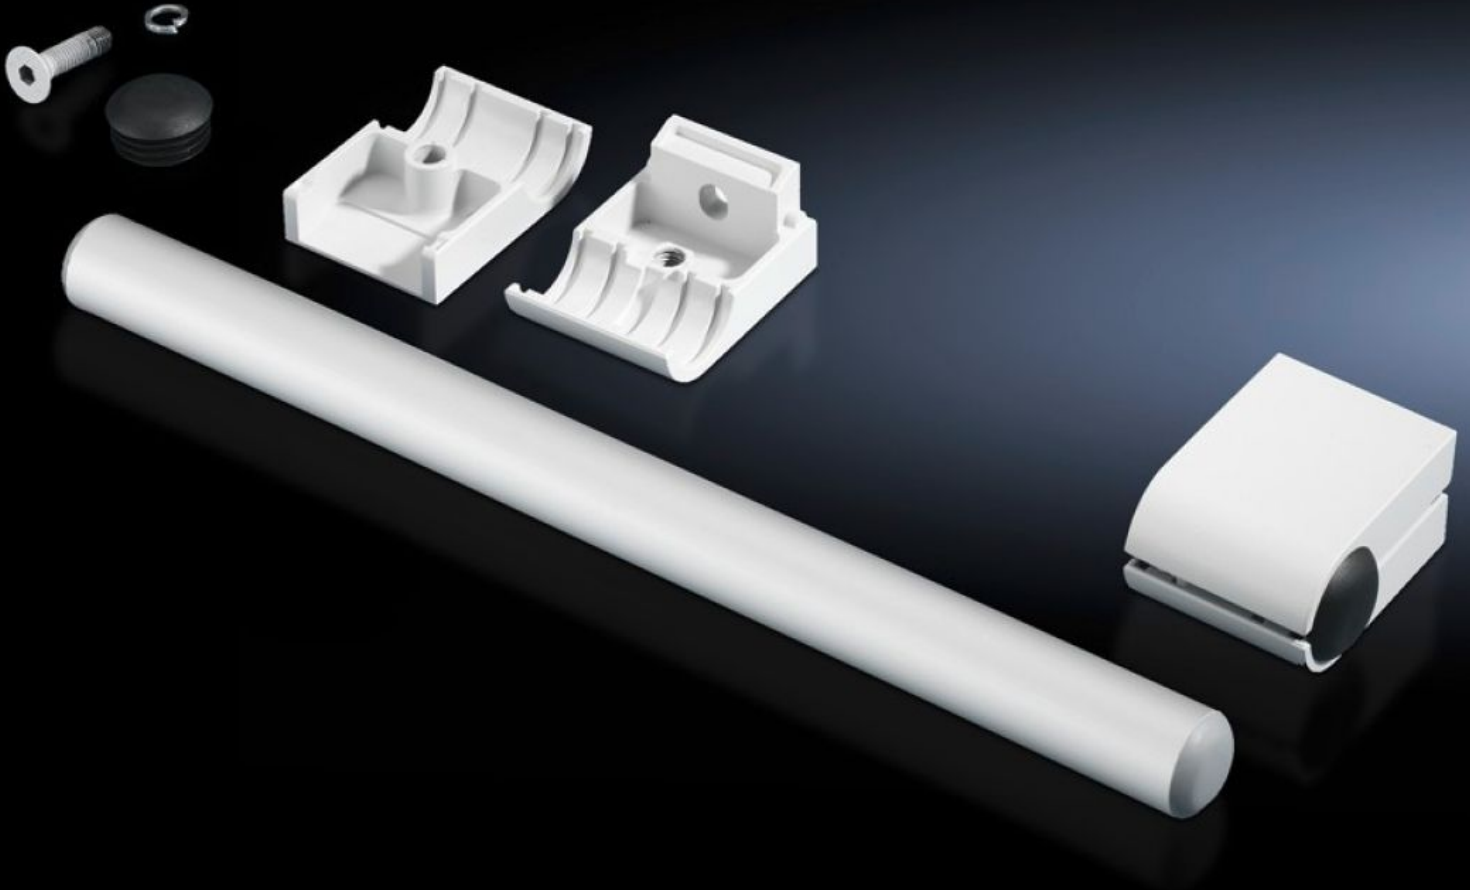

Rittal – The System.

Faster – better – everywhere.

SZ 2389.000

Handle set

State: 6/6/2026 (Source: rittal.com/in-en)

ENCLOSURES

POWER DISTRIBUTION

CLIMATE CONTROL

IT INFRASTRUCTURE

SOFTWARE & SERVICES

FRIEDHELM LOH GROUP