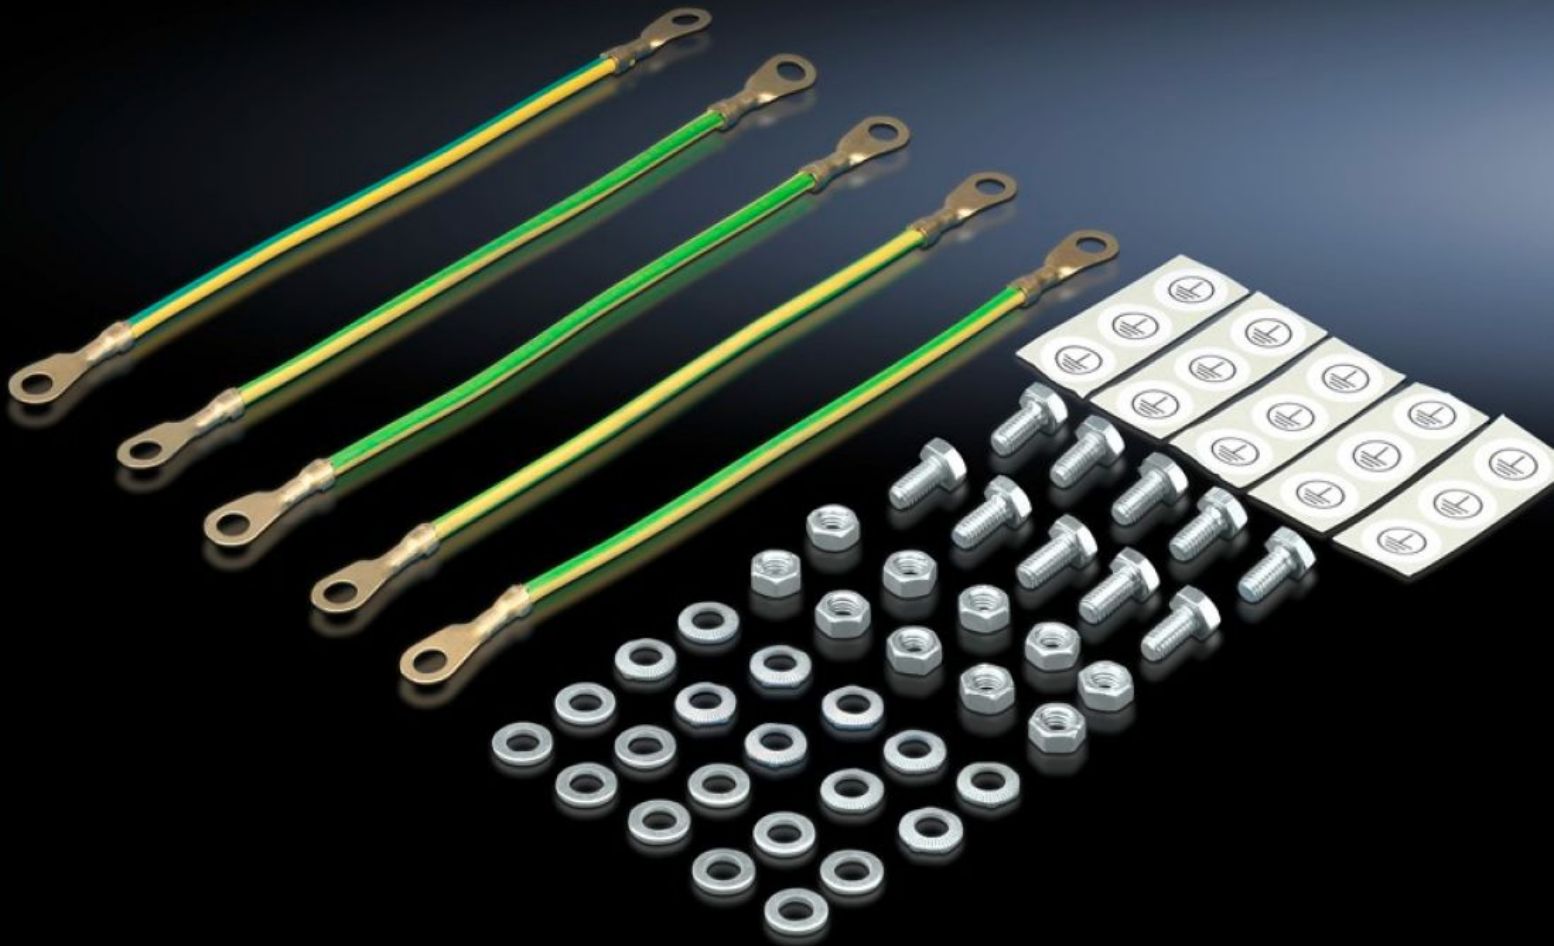

Rittal – The System.

Faster – better – everywhere.

KL 2570.100

Earthing kit

State: 23/5/2026 (Source: rittal.com/in-en)

ENCLOSURES

POWER DISTRIBUTION

CLIMATE CONTROL

IT INFRASTRUCTURE

SOFTWARE & SERVICES

FRIEDHELM LOH GROUP