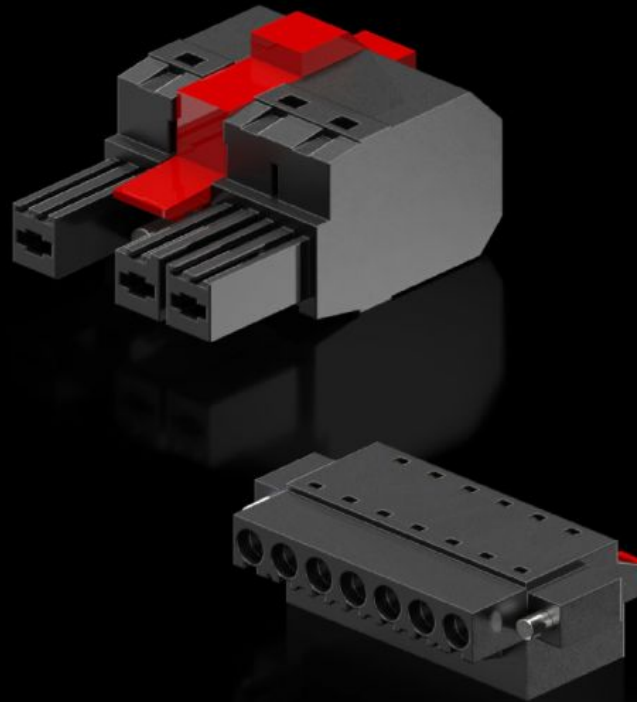

Rittal – The System.

Faster – better – everywhere.

SK 3398.658 Connector

State: 19/4/2026 (Source: rittal.com/in-en)

ENCLOSURES

POWER DISTRIBUTION

CLIMATE CONTROL

IT INFRASTRUCTURE

SOFTWARE & SERVICES

FRIEDHELM LOH GROUP

SK 3398.658 - Connector

Features

Model No.	SK 3398.658
Packs of	1 set(s)
Net weight	0.03 kg
Gross weight	0.035 kg
Customs tariff number	85369095
ECLASS 8.0	27180704
Product description	for Blue e+ S wall-mounted cooling unit