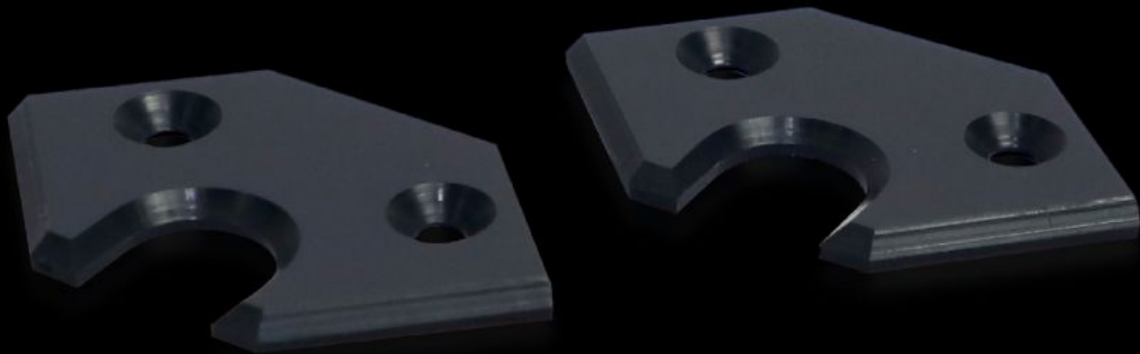

Rittal – The System.

Faster – better – everywhere.

AS 4050.323 Plastic plate

State: 21/5/2026 (Source: rittal.com/in-en)

ENCLOSURES

POWER DISTRIBUTION

CLIMATE CONTROL

IT INFRASTRUCTURE

SOFTWARE & SERVICES

FRIEDHELM LOH GROUP

AS 4050.323 - Plastic plate

Replacement plastic plate for the support surface on the end blocks of the Perforex laser centre LC.

Features

Model No.	AS 4050.323
Product description	Replacement plastic plate for the support surface on the end blocks of the Perforex laser centre LC.
Material	Plastic
Packs of	4 pc(s).
ECLASS 8.0	36600890